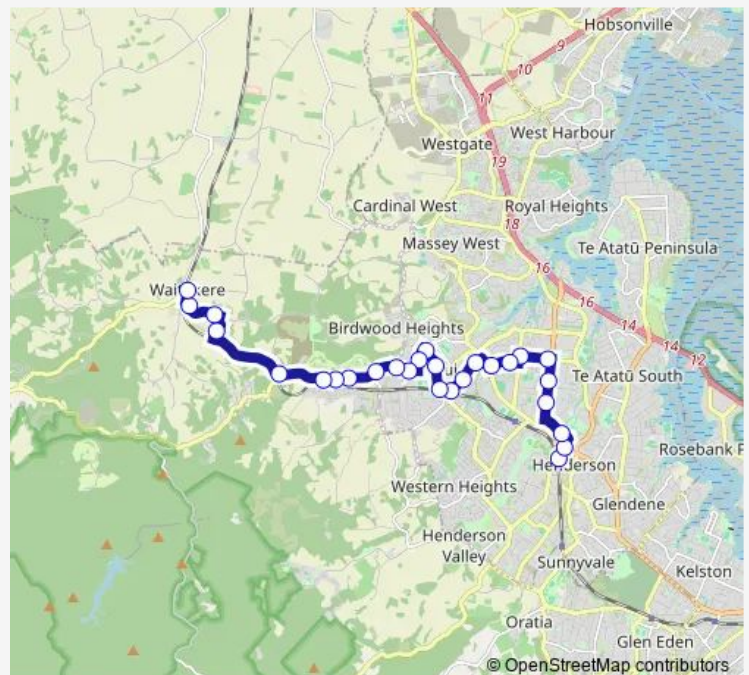

Riserra Drive

Ranui Station Road

Ranui Station

Ranui Library

Luanda Drive

Elvira Walk

Ranui Park

Waimoko Stream Bridge

North Candia Road

Swanson School

Swanson Village

Route schedule

Stop A Henderson Station — Township Park

Monday 06:10-23:55

Tuesday 06:10-23:55

Wednesday 06:10-23:55

Thursday 06:10-23:55

Friday 06:10-23:55

Saturday 06:00-23:45

Sunday 06:00-23:45

Route info

Direction: Stop A Henderson Station

Stops: 27

Trip Duration: 0 hour 40 min

Wednesday 05:50-22:20

Thursday 05:50-22:20

Friday 05:50-22:20

Saturday 06:00-22:00

Sunday 06:00-22:00

Route info

Direction: Township Park

Stops: 30