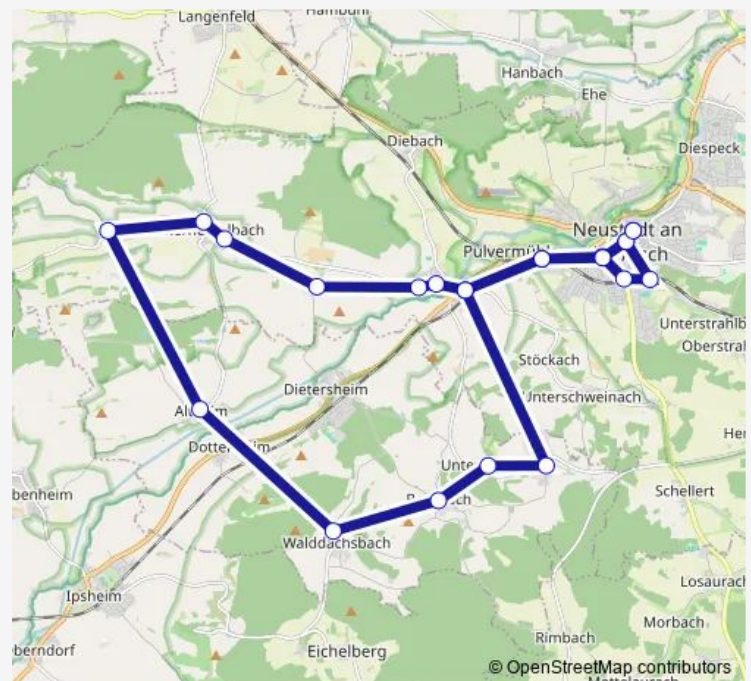

Thursday 13:25

Friday 13:25

Saturday —

Sunday —

Route info

Direction: Neustadt (A) Amtsgericht

Stops: 23

Trip Duration: 1 hour 4 min

147

BusMaps

Neustadt (A) Marktplatz

Neustadt (A) Amtsgericht

Direction

Neustadt (A) Amtsgericht — Neustadt (A) Amtsgericht

23 stops

[Open route schedule](#)

Route info

Direction: Neustadt (A) Amtsgericht

Stops: 23

Trip Duration: 1 hour 7 min

Direction

Neustadt (A) Amtsgericht — Neustadt (A) Amtsgericht

23 stops

[Open route schedule](#)

Route info

Direction: Neustadt (A) Amtsgericht

Stops: 23

Trip Duration: 1 hour 4 min

Direction

Neustadt (A) Amtsgericht — Neustadt (A) Amtsgericht

23 stops

[Open route schedule](#)