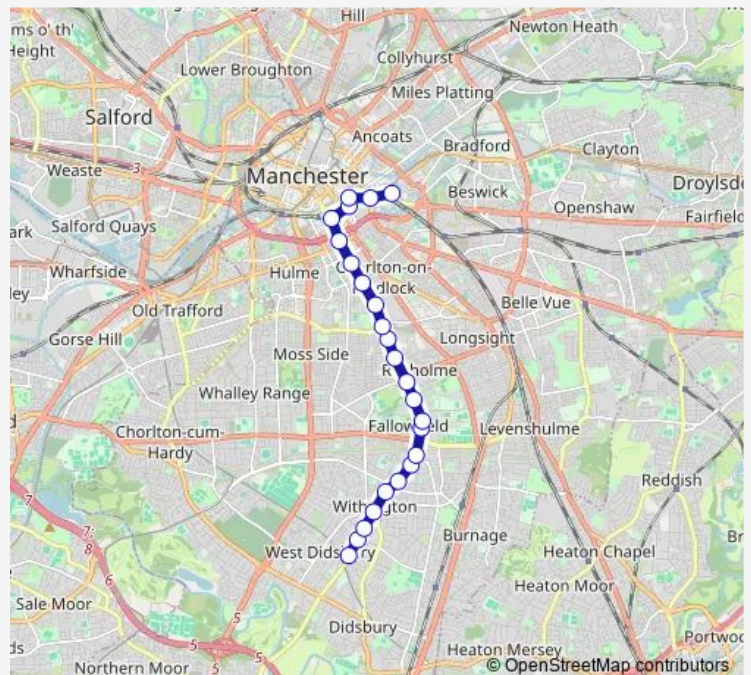

Derby Road

### Route schedule

Sheffield Street — Central Road

Monday 05:35-19:50

Tuesday 05:35-19:50

Wednesday 05:35-19:50

Thursday 05:35-19:50

Friday 05:35-19:50

Saturday —

### Route info

Direction: Sheffield Street

Stops: 26

Trip Duration: 0 hour 33 min

147 — Piccadilly Rail Station - West Didsbury

Withington Library

Wilmslow Road

The Christie

## Route info

Direction: Central Road

Stops: 25

Trip Duration: 0 hour 31 min

147 Bus time schedules and route maps are available in an offline PDF at [busmaps.com](https://busmaps.com). Use the [busmaps.com](https://busmaps.com) website to see live bus times, train schedule or subway schedule, and step-by-step directions for all public transit in Manchester