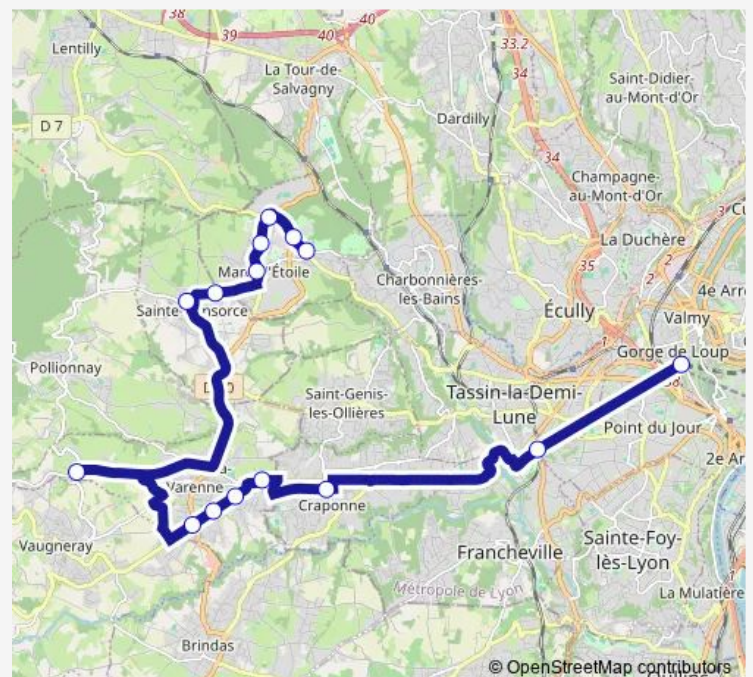

Voyageurs

Tupinier

Craponne Bergeron

Aquavert

Gorge de Loup

Route schedule

Parc de Lacroix-Laval — Gorge de Loup

Monday 05:25-20:30

Tuesday 05:25-20:30

Wednesday 05:25-20:30

Thursday 05:25-20:30

Friday 05:25-20:30

Saturday 05:25-20:05

Sunday 06:00-20:05

Route info

Direction: Parc de Lacroix-Laval

Stops: 15

Trip Duration: 1 hour 0 min

147 — Gorge de Loup -> Parc de Lacroix-Laval

Direction

Gorge de Loup — Parc de Lacroix-Laval

15 stops

[Open route schedule](#)

Gorge de Loup

Monday 05:40-21:10

Tuesday 05:40-21:10

Wednesday 05:40-21:10

Thursday 05:40-21:10

Friday 05:40-21:10

Saturday 06:30-21:10

Sunday 07:05-21:10

Route info