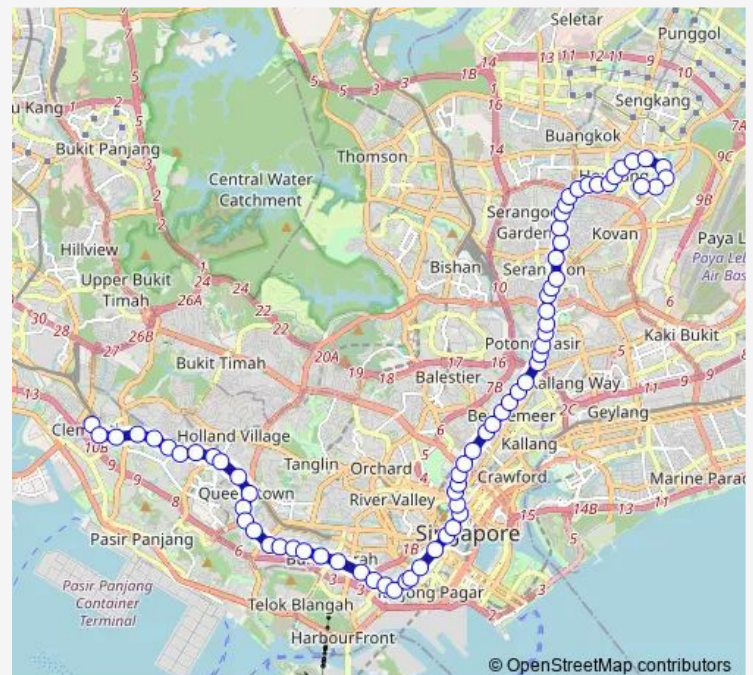

Thursday 05:45

Friday 05:45

Saturday 05:45

Sunday 05:45

Route info

Direction: Clementi Int

Stops: 71

Trip Duration: 1 hour 48 min