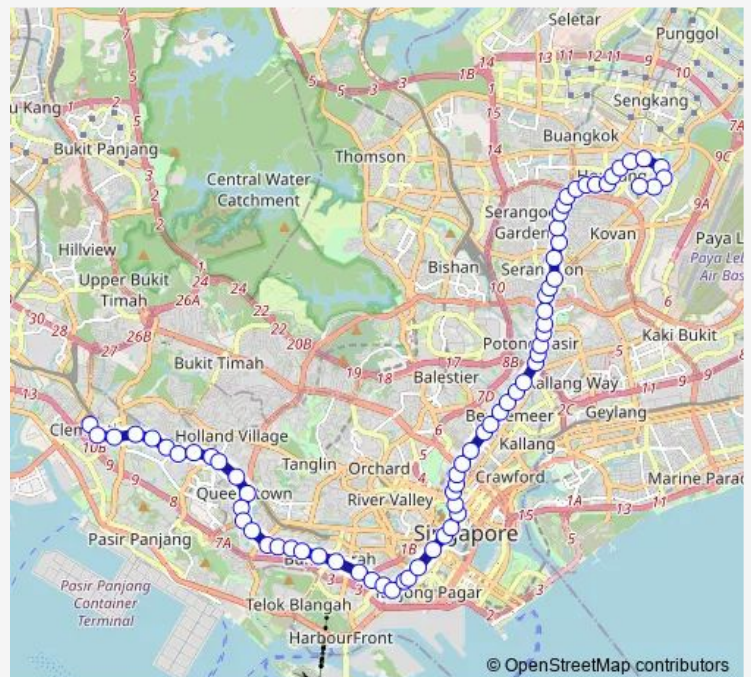

Thursday 05:45

Friday 05:45

Saturday 05:45

Sunday 05:45

Route info

Direction: Clementi Int

Stops: 71

Trip Duration: 1 hour 48 min