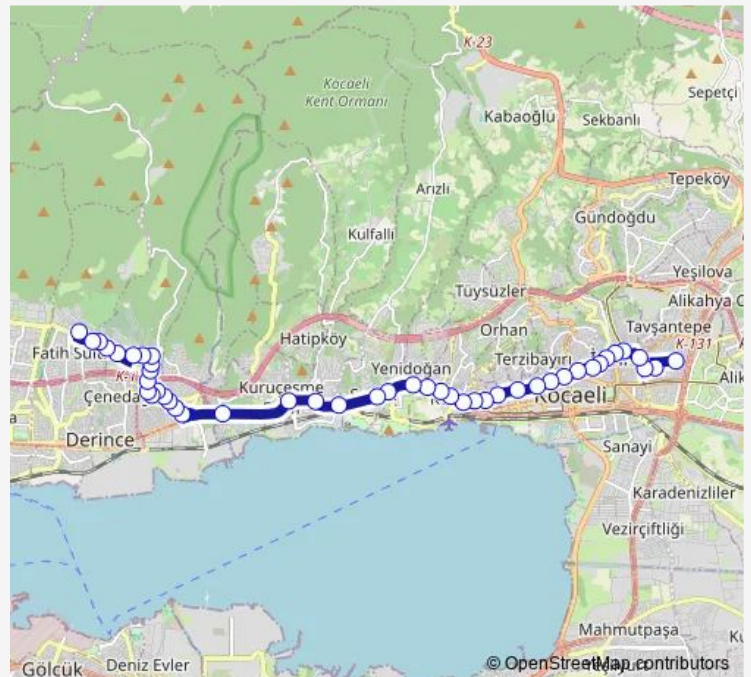

Thursday 06:50-23:50

Friday 06:50-23:50

Saturday 06:50-23:50

Sunday 07:50-23:50

Route info

Direction: Kaymakamlık

Stops: 46

Trip Duration: 0 hour 27 min

Sunday 07:00-23:00

Route info

Direction: Harmantarla Depolama Alani 1

Stops: 44

Trip Duration: 0 hour 29 min

Yenidođan D-100

Seka

İzmit Tren İstasyonu 1