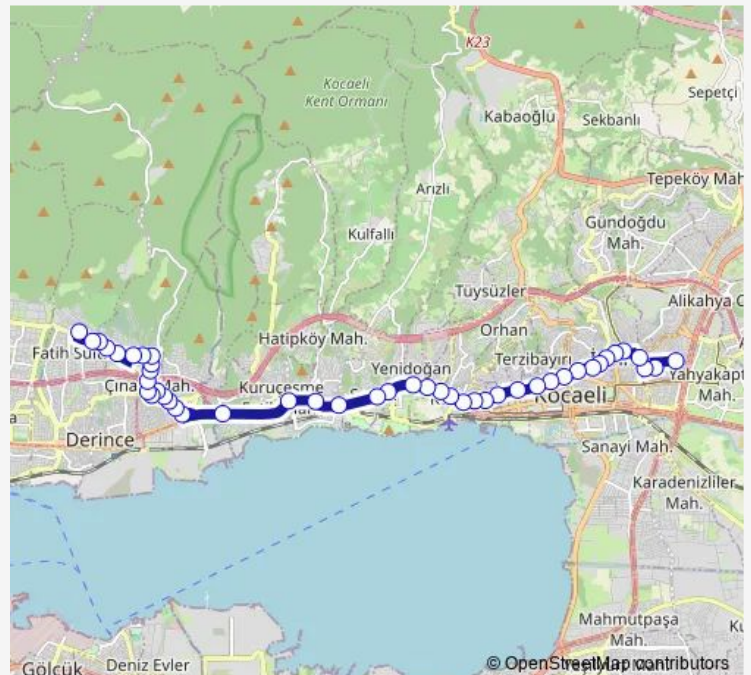

### Route schedule

Kaymakamlık — Harmantarla Depolama Alanı

Monday 06:50-23:50

Tuesday 06:50-23:50

Wednesday 06:50-23:50

Thursday 06:50-23:50

Friday 06:50-23:50

Saturday 06:50-23:50

### Route info

Direction: Kaymakamlık

Stops: 46

Trip Duration: 0 hour 27 min

147 — Çınarlı-Bekirdere

BusMaps

D-100 Yenidođan

Seka Devlet Hastanesi D-100