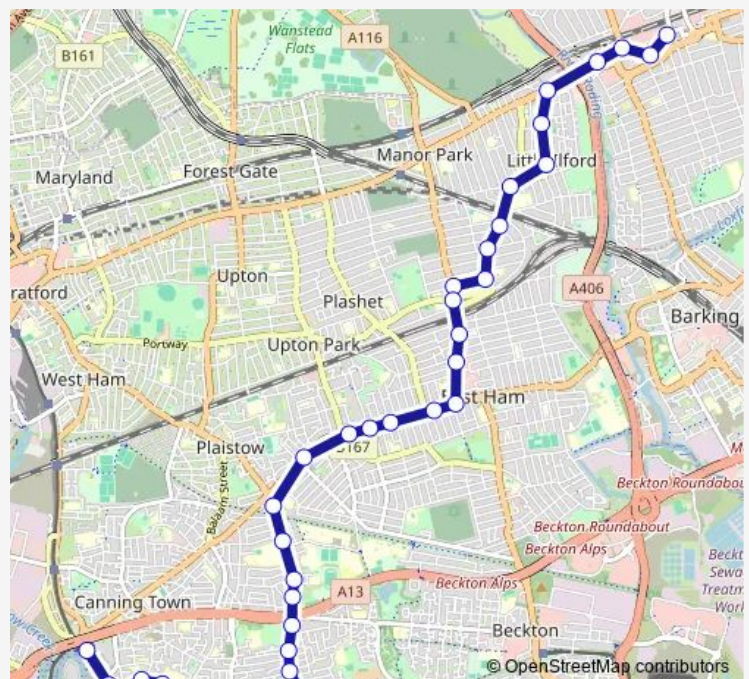

Thursday 00:01-23:49

Friday 00:01-23:49

Saturday 00:02-23:50

Sunday 00:01-23:49

Route info

Direction: Canning Town

Stops: 41

Trip Duration: 1 hour 2 min

High Street North

Browning Road (E12)

St Barnabas Church (E12)

Sheridan Road

Church Road (E12)

St Stephens Church

Wolferton Road

Little Ilford Lane

Bennett Road

Newham Leisure Centre

Route schedule

Hainault Street — Canning Town

Monday 00:09-23:57

Tuesday 00:09-23:57

Wednesday 00:09-23:57

Thursday 00:09-23:57

Friday 00:09-23:57

Saturday 00:09-23:57

Sunday 00:09-23:57

Route info

Direction: Hainault Street

Stops: 38

Trip Duration: 1 hour 2 min

Newham Way Custom House