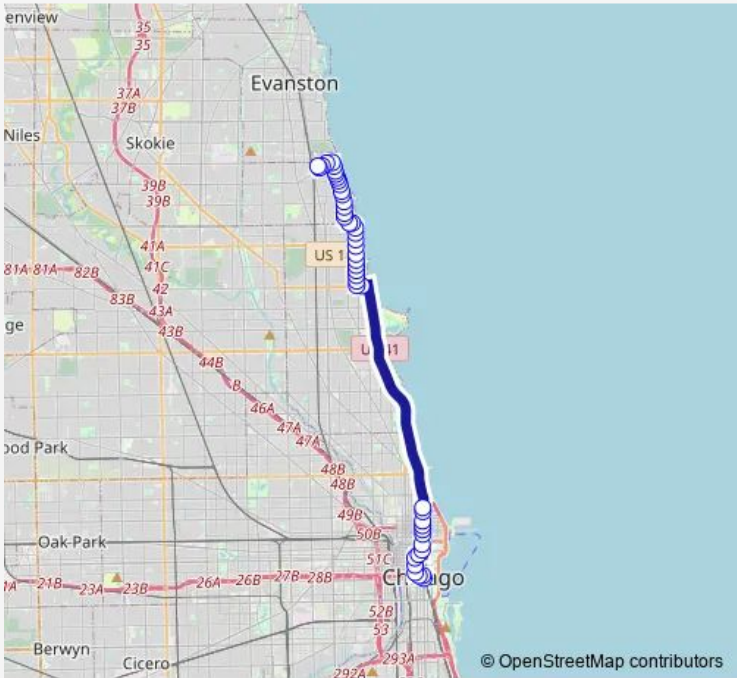

Bus 147 Outer Dusable Lake Shore Express

[Go to website](#)

Direction
 Congress Plaza & Michigan — Paulina & Howard Terminal
 46 stops
[Open route schedule](#)

- Congress Plaza & Michigan
- Ida B Wells Drive & Michigan
- Ida B Wells Drive & Wabash
- State & Van Buren
- State & Adams
- State & Madison
- Washington & Wabash
- Michigan & Randolph
- Michigan & South Water
- Michigan & Hubbard (Tribune Bldg.)
- Michigan & Grand
- Michigan & Ontario
- Michigan & Huron
- Michigan & Chestnut
- Michigan & Delaware/Walton
- Foster & Marine Drive
- Sheridan & Foster
- Sheridan & Berwyn
- Sheridan & Balmoral
- Sheridan & Catalpa
- Sheridan & Bryn Mawr

Route schedule
 Congress Plaza & Michigan — Paulina & Howard Terminal

Monday	04:10-22:30
Tuesday	04:10-22:30
Wednesday	04:10-22:30
Thursday	04:10-22:30
Friday	04:10-22:30
Saturday	04:40-22:33
Sunday	05:19-22:33

Route info
 Direction: Congress Plaza & Michigan
 Stops: 46
 Trip Duration: 0 hour 55 min

147 — Outer Dusable Lake Shore Express **BusMaps**

Sheridan & Hollywood

Sheridan & Ardmore

Sheridan & Thorndale

Sheridan & Glenlake

Sunday 06:38-10:06

Route info

Direction: Paulina & Howard Terminal

Stops: 46

Trip Duration: 0 hour 54 min

Sheridan & Bryn Mawr

Sheridan & Catalpa

Sheridan & Balmoral