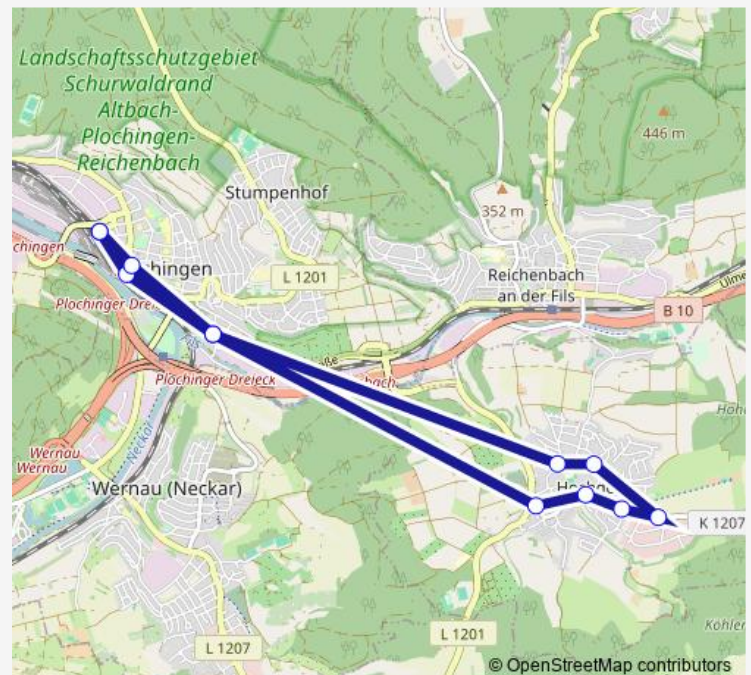

Route info

Direction: Notzingen Rathaus

Stops: 11

Trip Duration: 0 hour 22 min

Direction

Notzingen Rathaus — Plochingen

11 stops

[Open route schedule](#)

Direction

Plochingen — Plochingen

12 stops

[Open route schedule](#)

Plochingen

Plochingen Eisenbahnstraße

Plochingen Ulmer Str.

Hochdorf Talbachbrücke

Sunday —

Route info

Direction: Plochingen

Stops: 12

Trip Duration: 0 hour 26 min

Direction

Plochingen — Plochingen

12 stops

Route info

Direction: Plochingen

Stops: 12

Trip Duration: 0 hour 26 min

147 Bus time schedules and route maps are available in an offline PDF at busmaps.com. Use the busmaps.com website to see live bus times, train schedule or subway schedule, and step-by-step directions for all public transit in Stuttgart