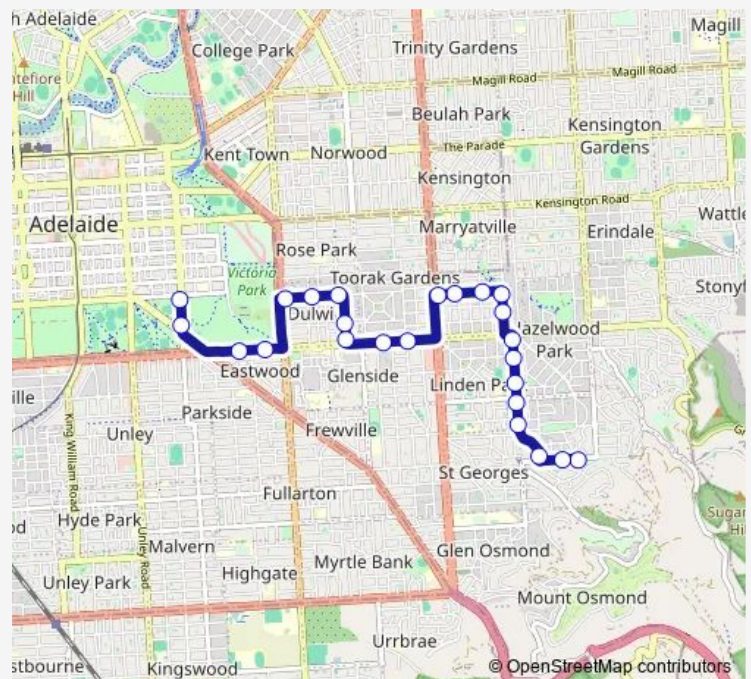

Stop 6 Stuart Rd - West side

Stop 5 Dulwich Ave - South side

Stop 4 Dulwich Ave - South side

Stop 3 Dulwich Ave - South side

Stop 5B Greenhill Rd - South side

Route schedule

Stop 20 Dashwood Rd - South side — Stop O3 Hutt Rd - West side

Monday 05:50-22:40

Tuesday 05:50-22:40

Wednesday 05:50-22:40

Thursday 05:50-22:40

Friday 05:50-22:40

Saturday 07:03-22:44

Sunday 07:56-22:44

Route info

Direction: Stop 20 Dashwood Rd - South side

Stops: 24

Trip Duration: 0 hour 22 min

147 — Beaumont to City

Stop 5A Greenhill Rd - South side

Stop O2 Hutt Rd - West side

Stop O3 Hutt Rd - West side

Direction

Stop 1 Port Rd - North side — Stop 20 Dashwood Rd - South side

36 stops

[Open route schedule](#)

Stop 1 Port Rd - North side

Stop B1 West Tce - East side

Stop B1 Currie St - North side

Stop B2 Currie St - North side