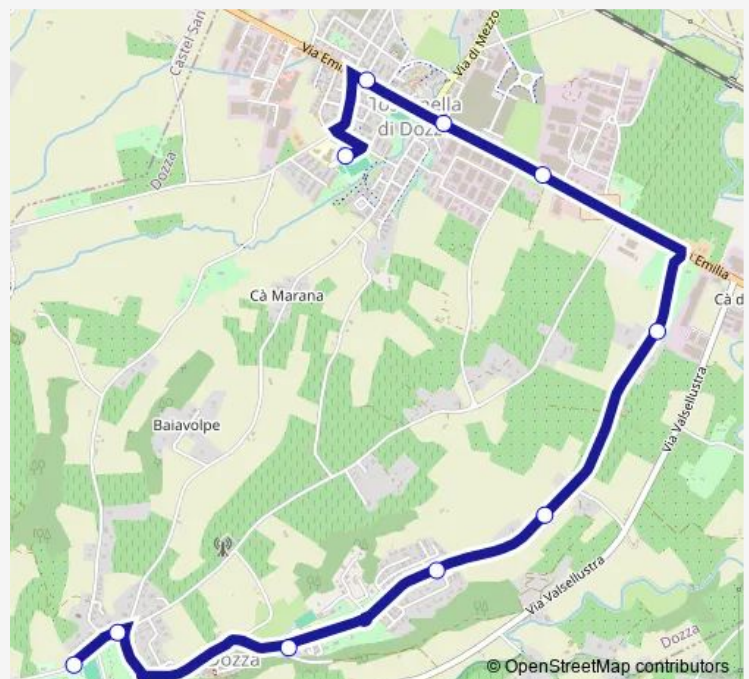

Route schedule

Toscanella Piazza Della Loggia — Monte DEL RE Campi DA Tennis

Monday 07:25-19:24

Tuesday 07:25-19:24

Wednesday 07:25-19:24

Thursday 07:25-19:24

Friday 07:25-19:24

Saturday 07:25-19:14

Sunday —

Route info

Direction: Toscanella Piazza Della Loggia

Stops: 9

Trip Duration: 0 hour 13 min

Direction

Monte DEL RE Campi DA Tennis — Toscanella Piazza Della Loggia

10 stops

[Open route schedule](#)

Monte DEL RE Campi DA Tennis

SAN Lorenzo

Dozza Imolese

Dozza Imolese Marabini

Villa DUE Pilastri

Dozza Imolese Casa Rossa

Piro Piro

Thursday 06:52-19:15

Friday 06:52-19:15

Saturday 06:52-18:52

Sunday —

Route info

Direction: Monte DEL RE Campi DA Tennis

Stops: 10

Trip Duration: 0 hour 13 min