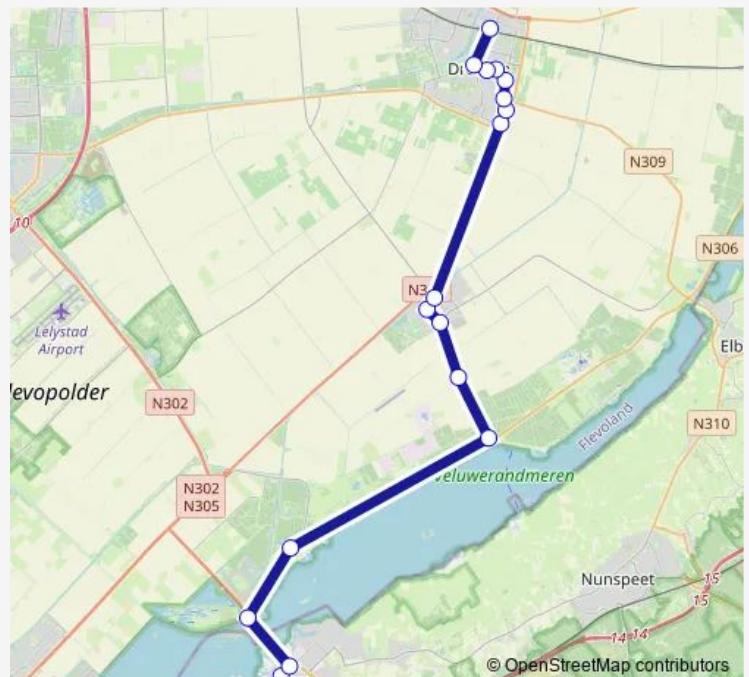

Dronten, Station

Route schedule

Harderwijk, Station — Dronten, Station

Monday 06:13-23:43

Tuesday 06:13-23:43

Wednesday 06:13-23:43

Thursday 06:13-23:43

Friday 06:13-23:43

Saturday 07:43-23:43

Sunday 09:43-23:43

Route info

Direction: Harderwijk, Station

Stops: 19

Trip Duration: 0 hour 42 min

■ 147 — Dronten - Harderwijk

Direction

Dronten, Station — Harderwijk, Station

20 stops

[Open route schedule](#)

Dronten, Station

Dronten, Centrum

Dronten, Meerpaal

Dronten, De Ark

Dronten, De Ketting