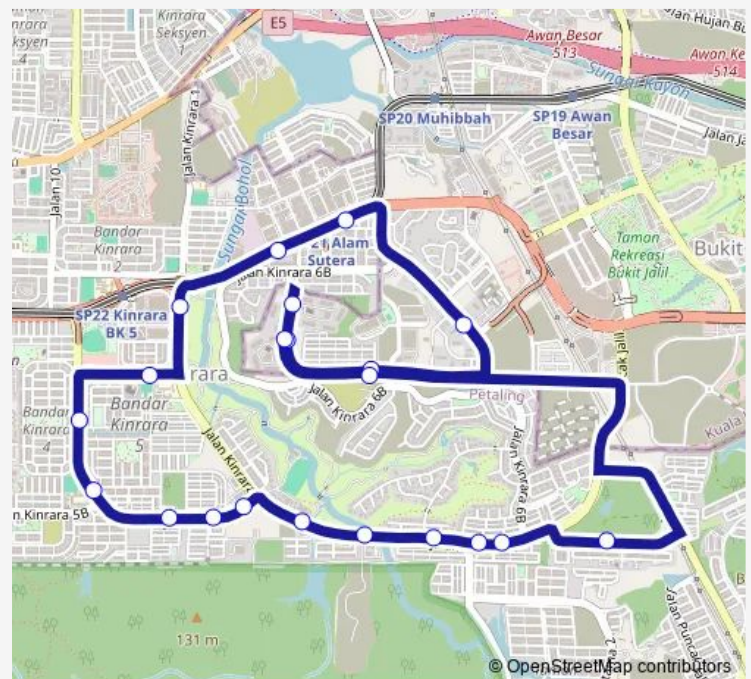

Sj370 Simfoni Kinrara

Sj371 Pangsapuri Enggang (Opp)

Paragon Heights (Opp)

Route schedule

KI2014 Apartment Seri Ceria — KI2012 PPR Pinggiran Bukit Jalil

Monday	06:00-23:30
Tuesday	06:00-23:30
Wednesday	06:00-23:30
Thursday	06:00-23:30
Friday	06:00-23:30
Saturday	06:00-23:30
Sunday	06:00-23:30

Route info

Direction: KI2014 Apartment Seri Ceria

Stops: 21

Trip Duration: 0 hour 35 min

T581 Bus time schedules and route maps are available in an offline PDF at busmaps.com. Use the busmaps.com website to see live bus times, train schedule or subway schedule, and step-by-step directions for all public transit in Kuala Lumpur