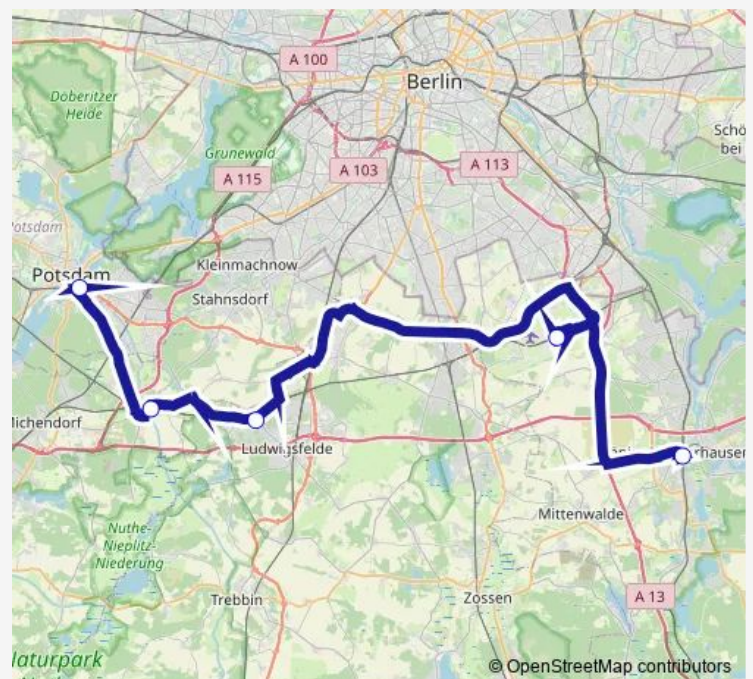

**Direction**

S Potsdam Hauptbahnhof/Nord IIb — S Königs Wusterhausen Bhf

5 stops

[Open route schedule](#)

S Potsdam Hauptbahnhof/Nord IIb

Saarmund, Abzweig zum Bahnhof

Ludwigsfelde, Struveshof Bhf

Flughafen Ber

## Route schedule

S Potsdam Hauptbahnhof/Nord IIb — S Königs Wusterhausen Bhf

Monday 20:10-22:10

Tuesday 03:10-22:10

Wednesday 03:10-22:10

Thursday 03:10-22:10

Friday 03:10-22:10

Saturday —

## Route info

Direction: S Potsdam Hauptbahnhof/Nord IIb

Stops: 5

Trip Duration: 1 hour 40 min

**Direction**

S Königs Wusterhausen Bhf — S Potsdam Hauptbahnhof/Nord IIb

5 stops

[Open route schedule](#)

Monday	22:20-23:20
Tuesday	00:20-23:20
Wednesday	00:20-23:20
Thursday	00:20-23:20
Friday	00:20-23:20
Saturday	00:20
Sunday	—

**Route info**

Direction: S Königs Wusterhausen Bhf

Stops: 5

Trip Duration: 1 hour 40 min