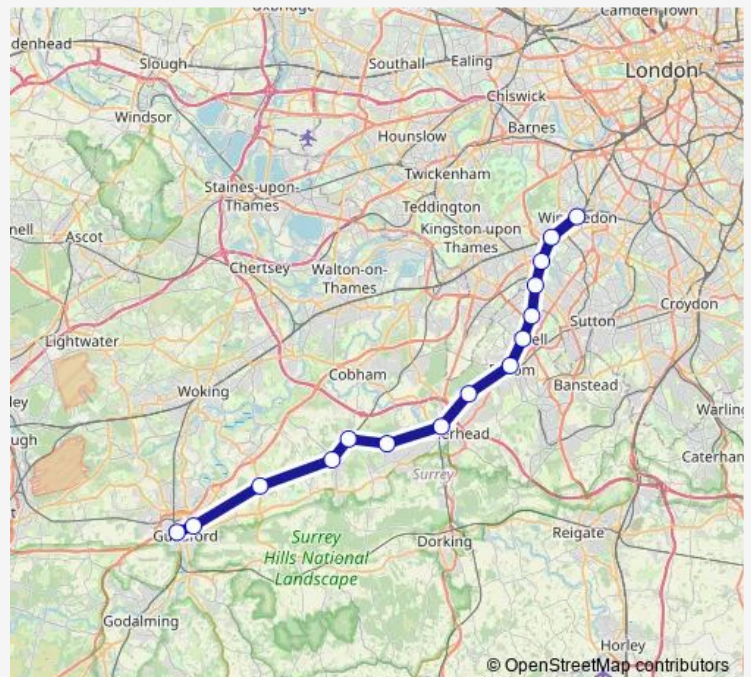

Tuesday —

Wednesday —

Thursday —

Friday —

Saturday 06:25-00:47⁺¹

Sunday 00:47-07:48

Route info

Direction: Wimbledon

Stops: 15

Trip Duration: 0 hour 55 min

■ Sw:Wim->Gld — SW train service from WIM to Gld

Direction

Wimbledon — Guildford

14 stops

[Open route schedule](#)

Wimbledon