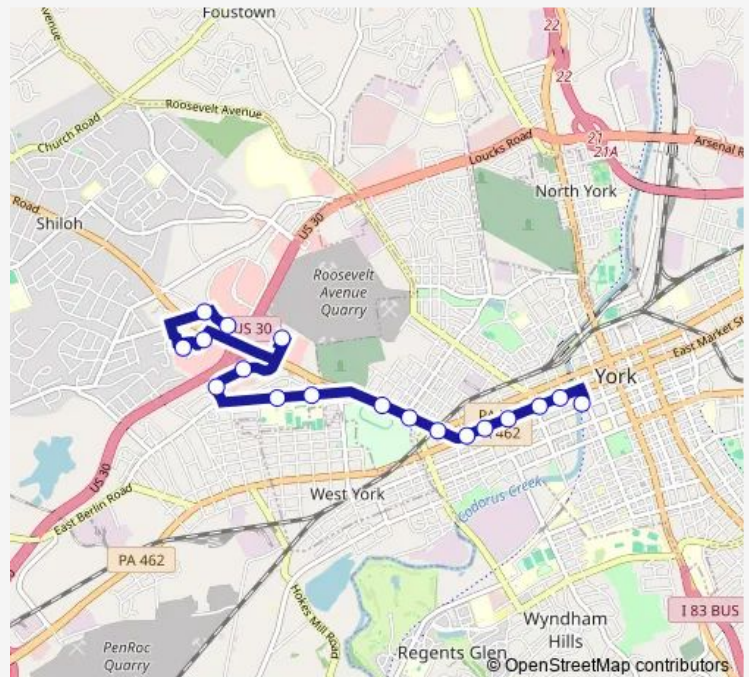

White St. at Bannister St. ob.

Commerce Square Shopping Center ob.

Delco Center

Brougner Ln. at Haviland Rd. ob.

West Manchester Town Center

Route schedule

York Transfer Center — West Manchester Town Center

Monday 05:30-23:30

Tuesday 05:30-23:30

Wednesday 05:30-23:30

Thursday 05:30-23:30

Friday 05:30-23:30

Saturday 07:00-22:00

Sunday 09:00-18:00

Route info

Direction: York Transfer Center

Stops: 20

Trip Duration: 0 hour 30 min

1w — West Manchester Town Center

Direction

West Manchester Town Center — York Transfer Center

18 stops

[Open route schedule](#)

Thursday 05:00-21:30

Friday 05:00-21:30

Saturday 06:50-21:30

Sunday 08:47-17:30

Route info

Direction: West Manchester Town Center

Stops: 18

Trip Duration: 0 hour 30 min