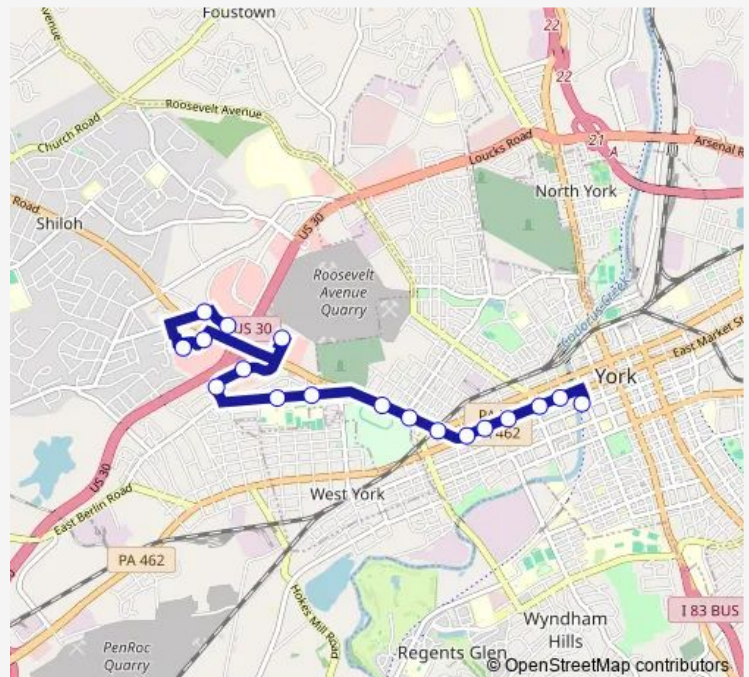

White St. at Bannister St. ob.

Commerce Square Shopping Center ob.

Delco Center

Brougner Ln. at Haviland Rd. ob.

West Manchester Town Center

Route schedule

York Transfer Center — West Manchester Town Center

Monday 05:30-23:30

Tuesday 05:30-23:30

Wednesday 05:30-23:30

Thursday 05:30-23:30

Friday 05:30-23:30

Saturday 07:00-22:00

Sunday 09:00-18:00

Route info

Direction: York Transfer Center

Stops: 20

Trip Duration: 0 hour 30 min

1W — West Manchester Town Center

Direction

West Manchester Town Center — York Transfer Center

18 stops

[Open route schedule](#)

Thursday 05:00-21:30

Friday 05:00-21:30

Saturday 06:50-21:30

Sunday 08:47-17:30

Route info

Direction: West Manchester Town Center

Stops: 18

Trip Duration: 0 hour 30 min