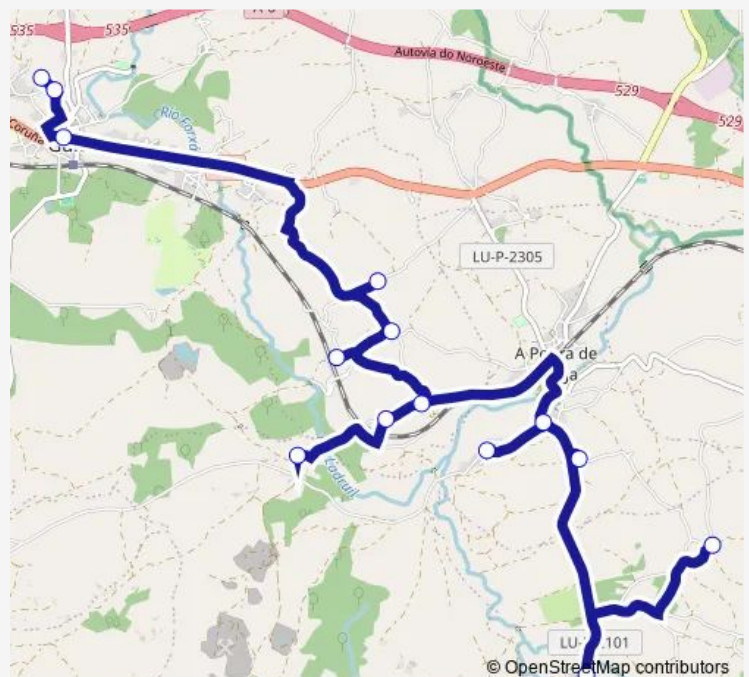

Bus XG833006 IES Poeta Díaz Castro-Digañe

[Go to website](#)

Direction

Digañe — IES Poeta Díaz Castro

14 stops

[Open route schedule](#)

- Digañe
- SAA- STA Leocadia
- Ferreira
- Covelo
- Buxio
- Montemea (Xiro)
- Becin-Raposeiro
- Becin
- Moeiro
- Carballal
- Cruce Mende
- Guitiriz Café Avenida
- Centro Saude Guitiriz
- IES Poeta Díaz Castro

Route schedule

Digañe — IES Poeta Díaz Castro

Monday	07:45
Tuesday	07:45
Wednesday	07:45
Thursday	—
Friday	07:45
Saturday	—
Sunday	—

Route info

Direction: Digañe

Stops: 14

Trip Duration: 0 hour 35 min

■ XG833006 — IES Poeta Díaz Castro-Digañe

Direction

IES Poeta Díaz Castro — Digañe

14 stops

[Open route schedule](#)

IES Poeta Díaz Castro

Centro Saude Guitiriz

Guitiriz Café Avenida

Cruce Mende

Friday 14:10

Saturday —

Sunday —

Route info

Direction: IES Poeta Díaz Castro

Stops: 14

Trip Duration: 0 hour 35 min

XG833006 Bus time schedules and route maps are available in an offline PDF at busmaps.com. Use the busmaps.com website to see live bus times, train schedule or subway schedule, and step-by-step directions for all public transit in Guitiriz