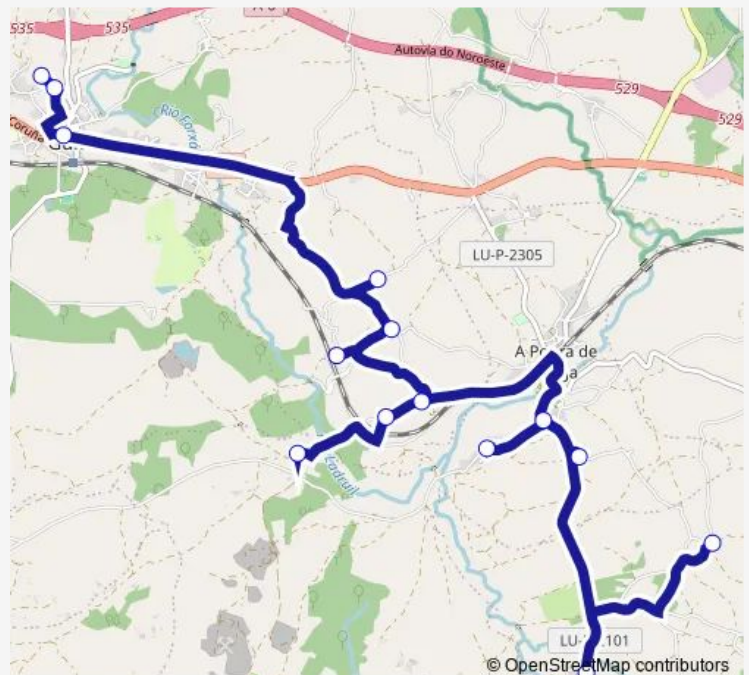

Buxio

Montemea (Xiro)

Becin-Raposeiro

Becin

Moeiro

Carballal

Cruce Mende

Guitiriz Café Avenida

Centro Saude Guitiriz

IES Poeta Díaz Castro

Route schedule

Digañe — IES Poeta Díaz Castro

| | |
|-----------|-------|
| Monday | 07:45 |
| Tuesday | 07:45 |
| Wednesday | 07:45 |
| Thursday | 07:45 |
| Friday | 07:45 |
| Saturday | — |
| Sunday | — |

Route info

Direction: Digañe

Stops: 14

Trip Duration: 0 hour 35 min

Direction

IES Poeta Díaz Castro — Digañe

14 stops

[Open route schedule](#)

IES Poeta Díaz Castro

Centro Saude Guitiriz

Guitiriz Café Avenida

Cruce Mende

Carballal

Moeiro

Becin

Becin-Raposeiro