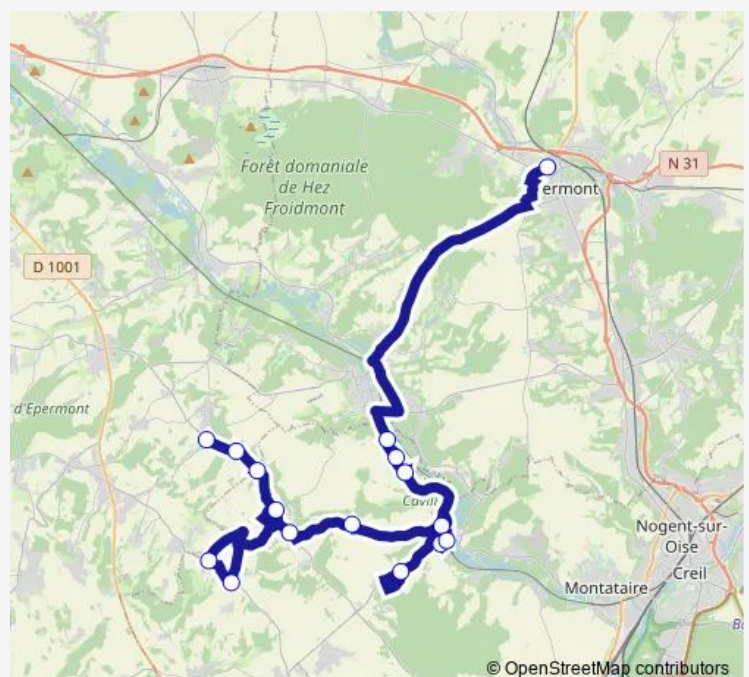

### Route schedule

Clermont - Lycée Cassini — Cauvigny - Ecole

Monday 17:50

Tuesday 17:50

Wednesday 12:45-17:50

Thursday 17:50

Friday 17:50

Saturday —

### Route info

Direction: Clermont - Lycée Cassini

Stops: 16

Trip Duration: 1 hour 29 min