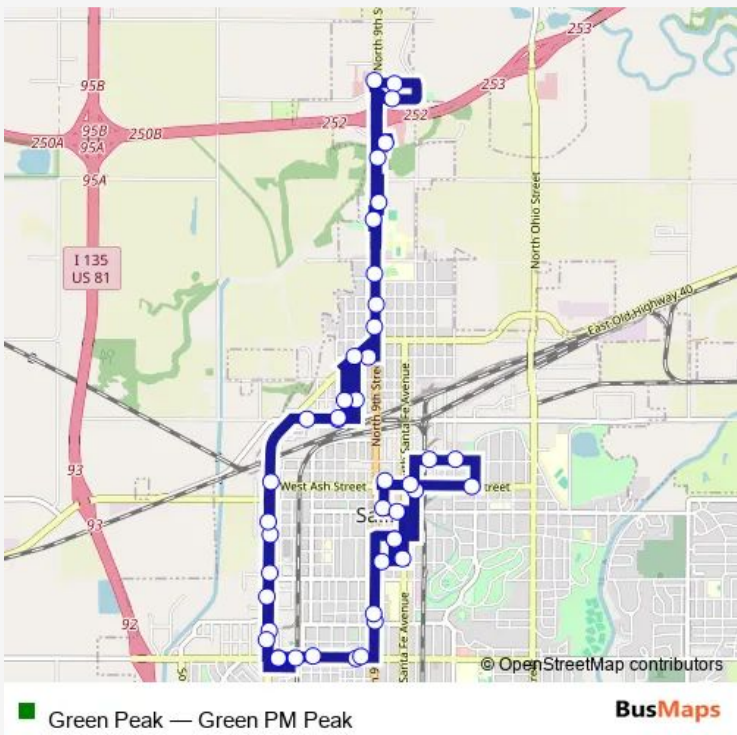

Bus Green Peak Green PM Peak

[Go to website](#)

Direction
 Sunset Dillons (1201 W. Crawford) — Sunset Dillons (1201 W. Crawford)

45 stops

[Open route schedule](#)

- Sunset Dillons (1201 W. Crawford)
- Crawford @ R/R tracks
- Community of Christ (W Crawford & 11th)
- 9th & Prescott
- First Presbyterian (Mulberry & 8th)
- 7th & Walnut
- Salina Fieldhouse (140 N. 5th)
- Vanier Child Center (155 N. Oakdale)
- 617 E Elm
- Hazardous Waste (311 E Elm)
- The Alley (115 E. Ash)
- City/County Building (300 W Ash)
- Sacred Heart Cathedral (8th & Iron)
- United Building (Iron & 7th)
- Santa Fe & Mulberry (256 S. Santa Fe)
- 7th & Walnut
- 9th & Washington
- Crawford & 10th
- W Crawford & Phillips (Sinclair Station)
- Sunset Dillons (1201 W. Crawford)
- Great Wall (641 S. Broadway)

Route schedule

Sunset Dillons (1201 W. Crawford) — Sunset Dillons (1201 W. Crawford)

Monday	06:03
Tuesday	06:03
Wednesday	06:03
Thursday	06:03
Friday	06:03
Saturday	—
Sunday	—

Route info

Direction: Sunset Dillons (1201 W. Crawford)

Stops: 45

Trip Duration: 1 hour 0 min

Ace Home Center

Glass Services (Broadway & Walnut)

Broadway & Ash (overpass)

Randy's Auto (1007 North)

North & 13th (SE Corner)

11th & Lincoln

Route info

Direction: 7th & Walnut

Stops: 45

Trip Duration: 1 hour 0 min

North & 13th (NE corner)

Nick's Pawn Shop (118 S. Broadway)

KFC (430 S. Broadway)

Dollar General (654 S. Broadway)