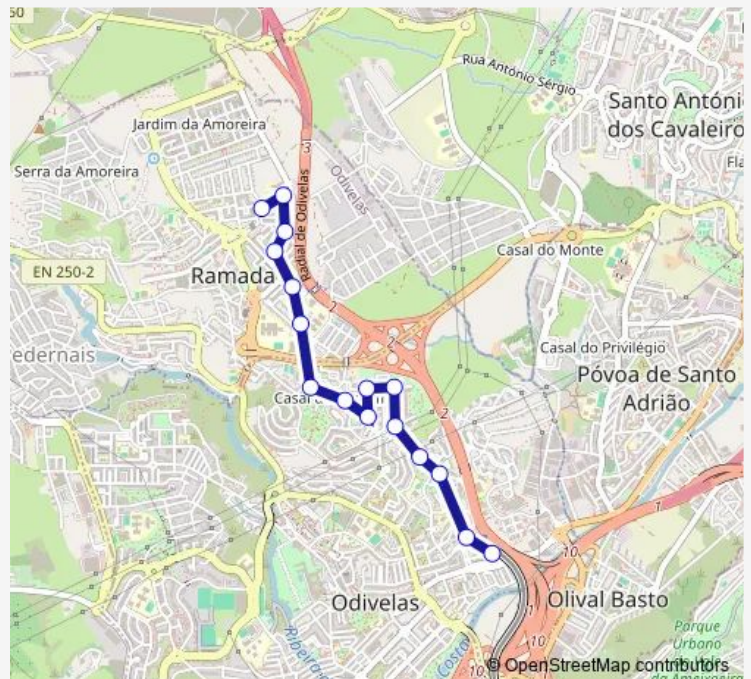

Thursday 07:00-20:20

Friday 07:00-20:20

Saturday —

Sunday —

Route info

Direction: Odivelas (Metro)

Stops: 16

Trip Duration: 0 hour 14 min

■ 225a - Odivelas (Metro) - Jardim da Radial

Bus time schedules and route maps are available in an offline PDF at busmaps.com. Use the busmaps.com website to see live bus times, train schedule or subway schedule, and step-by-step directions for all public transit in Lisbon