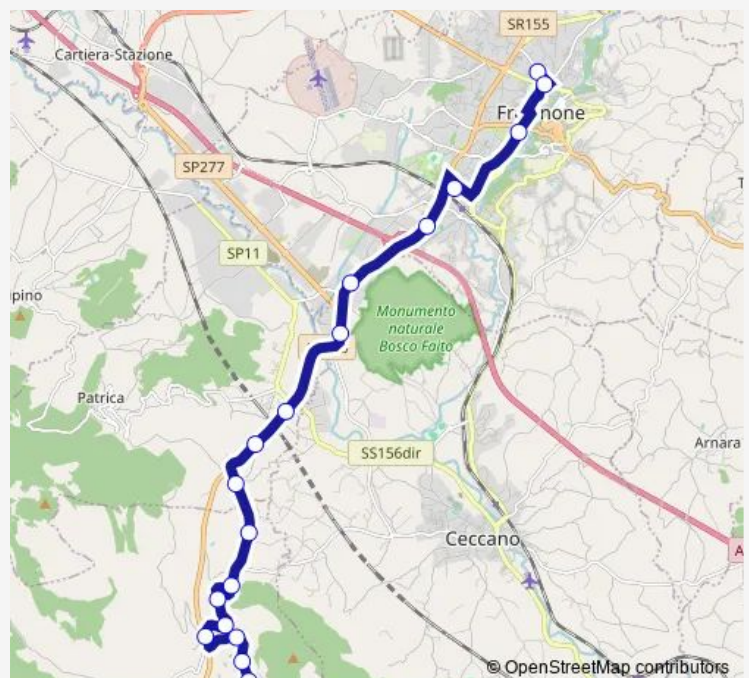

Route schedule

Frosinone | Via Tiburtina Via Lago Maggiore # f3479 — Giuliano DI Roma | Via Marconi # f5397

Monday	13:55
Tuesday	13:55
Wednesday	13:55
Thursday	13:55
Friday	13:55
Saturday	—
Sunday	—

Route info

Direction: Frosinone | Via Tiburtina Via Lago Maggiore # f3479

Stops: 18

Trip Duration: 0 hour 35 min

Bus time schedules and route maps are available in an offline PDF at busmaps.com. Use the busmaps.com website to see live bus times, train schedule or subway schedule, and step-by-step directions for all public transit in Giuliano di Roma