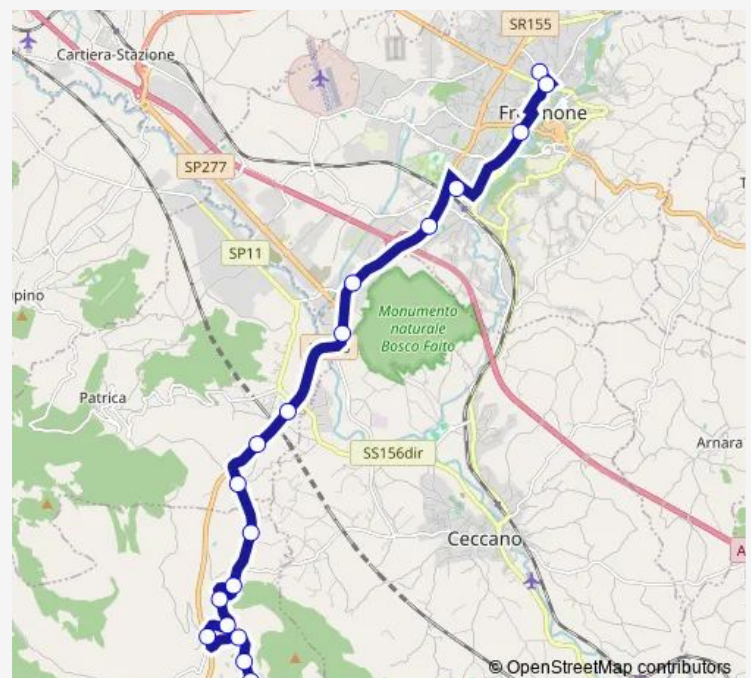

Route schedule

Frosinone | Via Tiburtina Via Lago Maggiore # f3479 — Giuliano DI Roma | Via Marconi # f5397

Monday	13:55
Tuesday	13:55
Wednesday	13:55
Thursday	13:55
Friday	13:55
Saturday	—
Sunday	—

Route info

Direction: Frosinone | Via Tiburtina Via Lago Maggiore # f3479

Stops: 18

Trip Duration: 0 hour 35 min

Bus time schedules and route maps are available in an offline PDF at busmaps.com. Use the busmaps.com website to see live bus times, train schedule or subway schedule, and step-by-step directions for all public transit in Giuliano di Roma