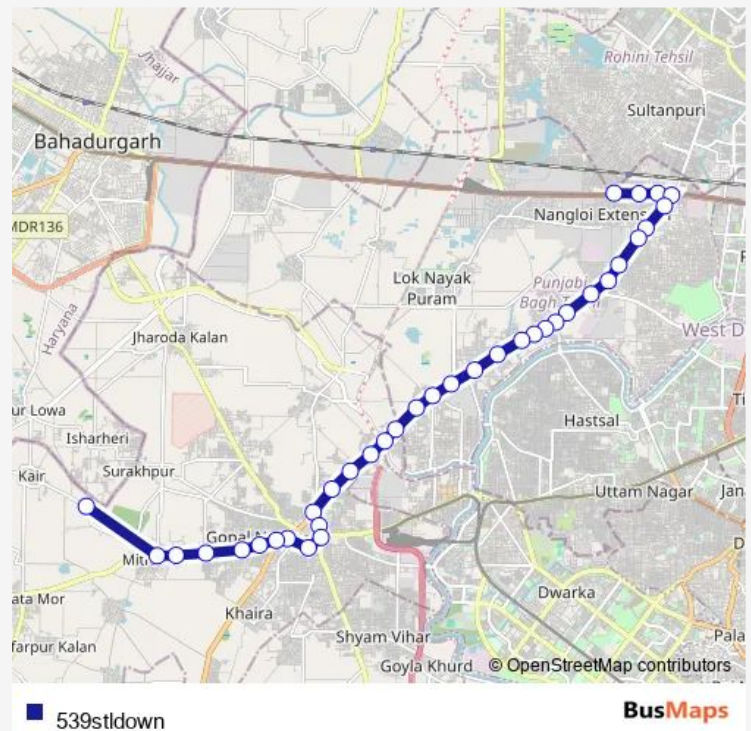

Bus 539stldown

[Go to website](#)

Direction

Qamruddin Nagar Terminal — Kair Depot

37 stops

[Open route schedule](#)

Qamruddin Nagar Terminal

Lokesh Cinema Nangloi

Baprola Village

Baprola School

Airforce Station (Banicamp)

Route schedule

Qamruddin Nagar Terminal — Kair Depot

Monday 21:45-22:05

Tuesday 21:45-22:05

Wednesday 21:45-22:05

Thursday 21:45-22:05

Friday 21:45-22:05

Saturday 21:45-22:05

Sunday 21:45-22:05

Route info

Direction: Qamruddin Nagar Terminal

Stops: 37

Trip Duration: 1 hour 15 min