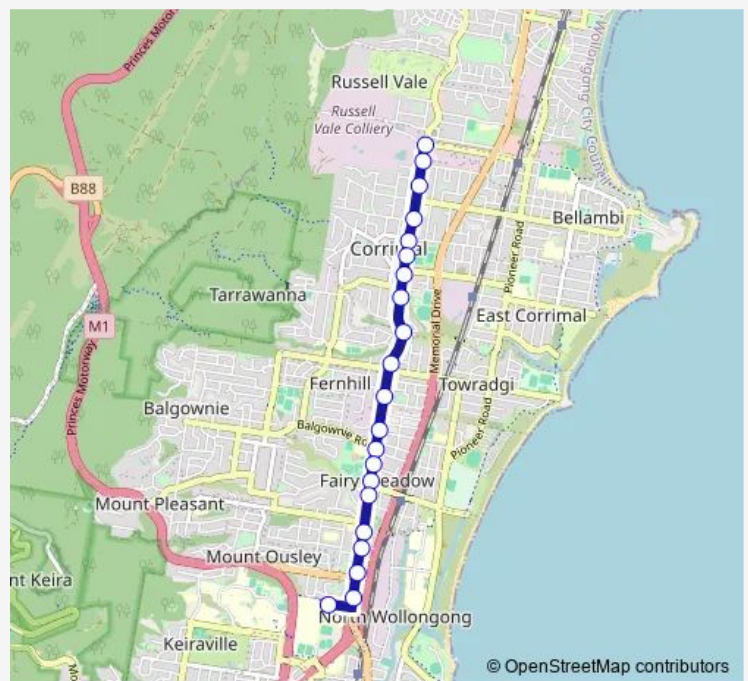

## Direction

Princes Hwy After Bellambi Lane — Keira High School, Lysaght St, Bay 1

21 stops

[Open route schedule](#)

- Princes Hwy After Bellambi Lane
- Princes Hwy At Albert St
- Princes Hwy Before Rothery St
- Princes Hwy Opp St Columbkille's Corrimal Primary School
- Princes Hwy After Collins St
- Corrimal Memorial Park, Princes Hwy
- Stockland Corrimal, Princes Hwy
- Princes Hwy After Short St
- Princes Hwy At Thurston Cres
- Princes Hwy Opp Caldwell Av
- Princes Hwy Before Florence St
- Princes Hwy At Kingsford St
- Princes Hwy Opp Fairy Meadow Demonstration School
- Princes Hwy Opp Guest Park
- Princes Hwy At Elliotts Rd
- Princes Hwy Opp Guest Av
- Princes Hwy After Townsend Av
- Princes Hwy Opp Collaery Av
- Princes Hwy Opp Mount Ousley Rd
- Princes Hwy Opp Lysaght Av

## Route schedule

Princes Hwy After Bellambi Lane — Keira High School, Lysaght St, Bay 1

Monday	08:20
Tuesday	08:20
Wednesday	08:20
Thursday	08:20
Friday	08:20
Saturday	—
Sunday	—

## Route info

Direction: Princes Hwy After Bellambi Lane

Stops: 21

Trip Duration: 0 hour 15 min

S005 — Bellambi to Keira and Wollongong Hs

### Direction

Keira High School, Lysaght St, Bay 1 — St Columbkille's Corrimal Primary School, Princes Hwy

11 stops

[Open route schedule](#)

Keira High School, Lysaght St, Bay 1

Guest Park, Princes Hwy

Princes Hwy At Jardine St