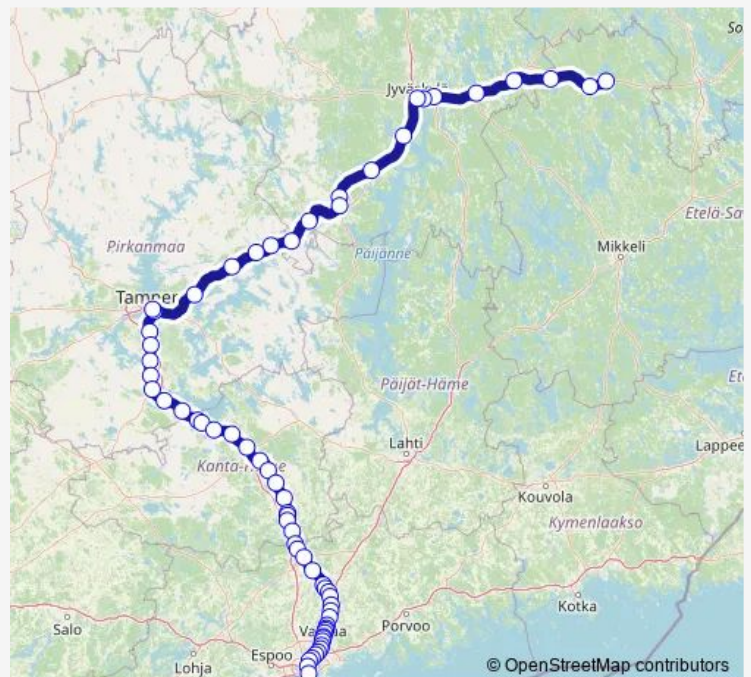

Long Distance Trains IC 146 Pieksämäki - Helsinki

[Go to website](#)

Direction

Pieksämäki — Helsinki

66 stops

[Open route schedule](#)

Pieksämäki

Naarajärvi

Venetmäki

Hankasalmi

Lievestuore

Vaajakoski

Rauhalahti

Jyväskylä

Muurame

Saakoski

Jämsänkoski

Jämsä

Lahtenperä

Länkipohja

Talviainen

Torkkeli

Orivesi

Haviseva

Tampere Järvensivu

Tampere

Sääksjärvi

Route schedule

Pieksämäki — Helsinki

Monday 15:16

Tuesday 15:16

Wednesday —

Thursday 15:16

Friday 15:16

Saturday 15:16

Sunday 15:16

Route info

Direction: Pieksämäki

Stops: 66

Trip Duration: 4 hour 38 min

IC 146 — Pieksämäki - Helsinki