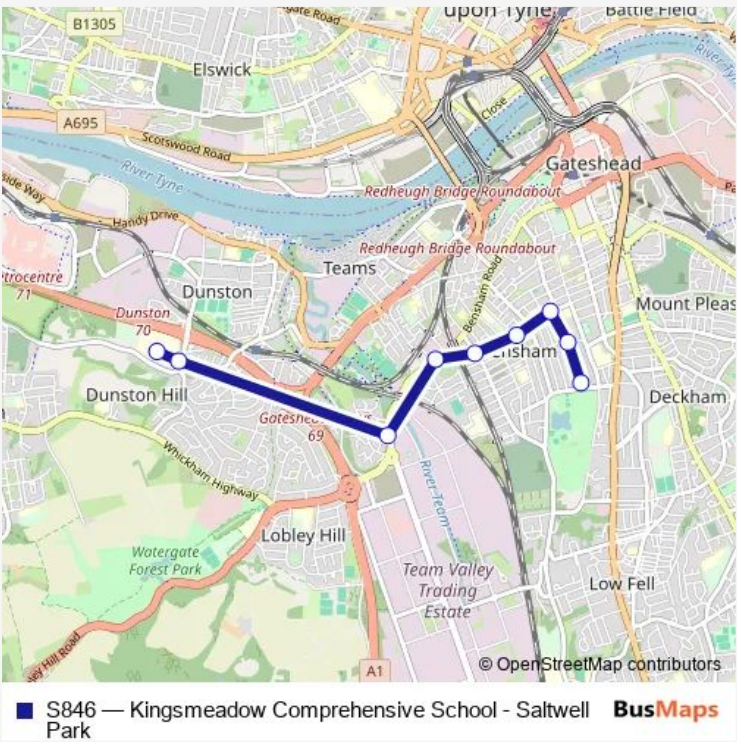

Bus S846 Kingsmeadow Comprehensive School - Saltwell Park

[Go to website](#)

Direction
 Saltwell Road South-Chowdene Park — Kingsmeadow Community School

23 stops

[Open route schedule](#)

- Saltwell Road South-Chowdene Park
- Saltwell Road South-Crook Foot
- Saltwell Road South-East Park Road
- Saltwell Road South-South-Crematorium
- Saltwell Park
- Saltwell Park
- Saltwell View-Windsor Avenue
- Alexandra Road
- Whitehall Road
- Whitehall Road-Brighton Road
- Saltwell Road-Stephenson Street
- Lobley Hill Road-Newbury Place
- Victoria Road-Lobley Hill Road
- Victoria Road-Queen Street
- Bolam Street-Turning Circle
- Johnson Street
- Yetholm Road
- Rose Street
- Rose Street-Morrison Street
- Tyne Road

Route schedule
 Saltwell Road South-Chowdene Park — Kingsmeadow Community School

Monday	07:45
Tuesday	07:45
Wednesday	07:45
Thursday	07:45
Friday	07:45
Saturday	—
Sunday	—

Route info

Direction: Saltwell Road South-Chowdene Park

Stops: 23

Trip Duration: 0 hour 45 min

Park Terrace-Hawthorne Drive

Market Lane-Bank Foot

Kingsmeadow Community School

Direction

Kingsmeadow Community School — Saltwell Park

9 stops

Friday 15:25-15:28

Saturday —

Sunday —

Route info

Direction: Kingsmeadow Community School

Stops: 9

Trip Duration: 0 hour 13 min

S846 Bus time schedules and route maps are available in an offline PDF at busmaps.com. Use the busmaps.com website to see live bus times, train schedule or subway schedule, and step-by-step directions for all public transit in Gateshead