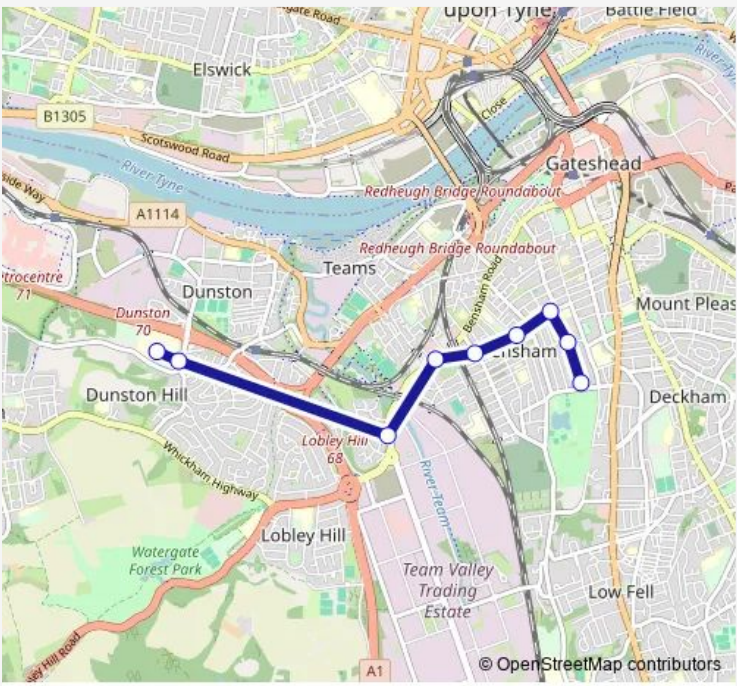

Bus S846 Kingsmeadow Comprehensive School - Saltwell Park

[Go to website](#)

Direction
 Saltwell Road South-Chowdene Park — Kingsmeadow Community School

23 stops

[Open route schedule](#)

- Saltwell Road South-Chowdene Park
- Saltwell Road South-Crook Foot
- Saltwell Road South-East Park Road
- Saltwell Road South-South-Crematorium
- Saltwell Park
- Saltwell Park
- Saltwell View-Windsor Avenue
- Alexandra Road
- Whitehall Road
- Whitehall Road-Brighton Road
- Saltwell Road-Stephenson Street
- Lobley Hill Road-Newbury Place
- Victoria Road-Lobley Hill Road
- Victoria Road-Queen Street
- Bolam Street-Turning Circle
- Johnson Street
- Yetholm Road
- Rose Street
- Rose Street-Morrison Street
- Tyne Road

Route schedule
 Saltwell Road South-Chowdene Park — Kingsmeadow Community School

Monday	07:45
Tuesday	07:45
Wednesday	07:45
Thursday	07:45
Friday	07:45
Saturday	—
Sunday	—

Route info

Direction: Saltwell Road South-Chowdene Park

Stops: 23

Trip Duration: 0 hour 45 min

S846 — Kingsmeadow Comprehensive School - Saltwell Park **BusMaps**

Park Terrace-Hawthorne Drive

Market Lane-Bank Foot

Kingsmeadow Community School

Direction

Kingsmeadow Community School — Saltwell Park

Thursday 15:20-15:25

Friday 15:25-15:28

Saturday —

Sunday —

Route info

Direction: Kingsmeadow Community School

Stops: 9

Trip Duration: 0 hour 13 min