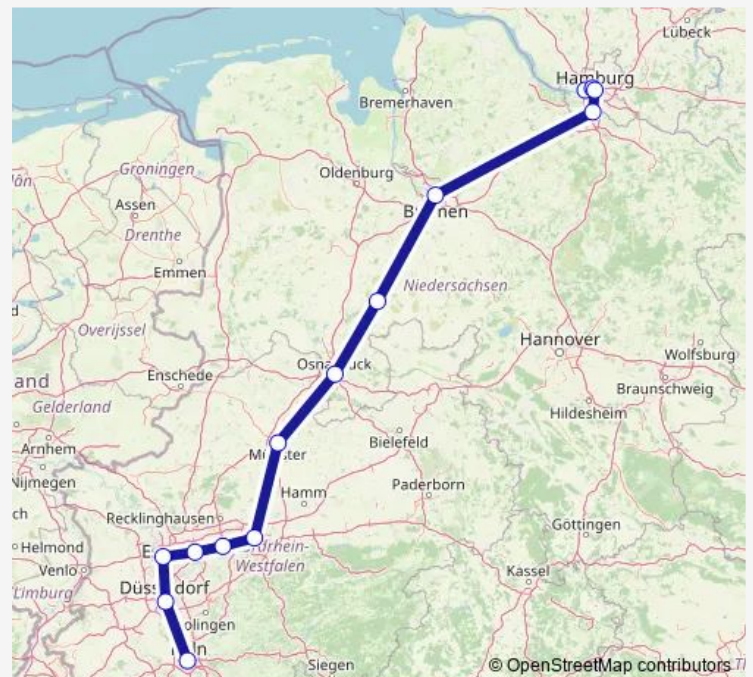

Rail IC 2309

[Go to website](#)

Direction

undefined — undefined

0 stops

[Open route schedule](#)

Route schedule

undefined — undefined

Monday	—
Tuesday	—
Wednesday	20:30
Thursday	20:30
Friday	20:30
Saturday	20:30
Sunday	—

Route info

Direction:

Stops: 0

Trip Duration: — min

■ IC 2309

Direction

Hamburg-Altona — Köln Hbf

14 stops

[Open route schedule](#)

Hamburg-Altona

Hamburg Dammtor

Hamburg Hbf

Hamburg-Harburg

Bremen Hbf

Diepholz

Osnabrück Hbf

Münster(Westf)Hbf

Dortmund Hbf

Bochum Hbf

Essen Hbf

Duisburg Hbf

Düsseldorf Hbf

Köln Hbf