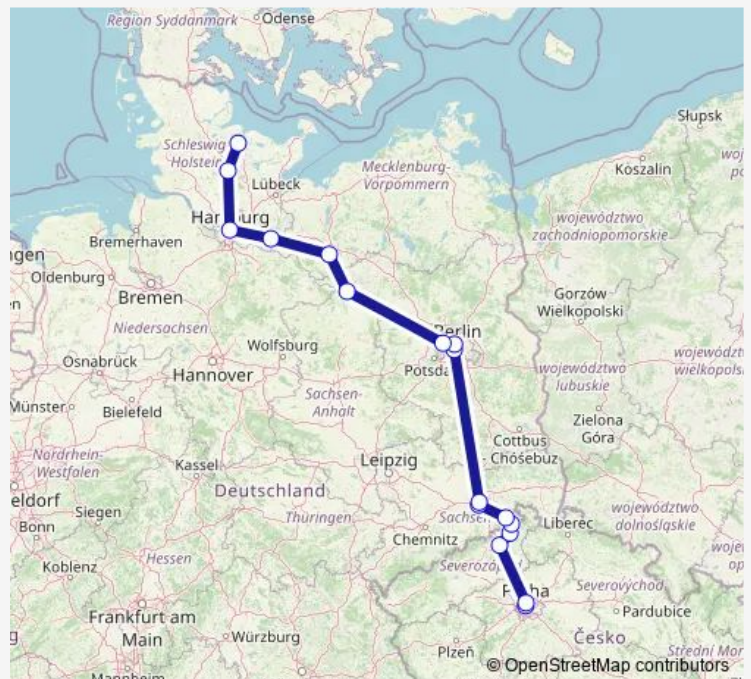

### Direction

undefined — undefined

0 stops

[Open route schedule](#)

### Route schedule

undefined — undefined

Monday 12:32

Tuesday 12:32

Wednesday 12:32

Thursday 12:32

Friday 12:32

Saturday 12:32

### Route info

Direction:

Stops: 0

Trip Duration: – min

Ludwigslust

Büchen

Hamburg Hbf

Neumünster

Kiel Hbf