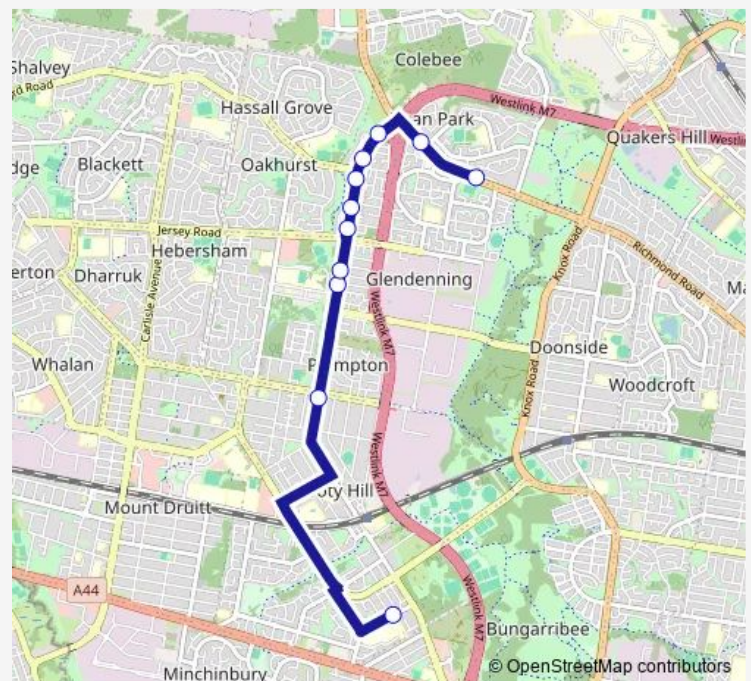

School Bus 6567 St Agnes HS to Richmond Rd at Kenneth Cr Walkway

[Go to website](#)

Direction

St Agnes Catholic School, Evans Rd — Richmond Rd Opp Golding Dr

11 stops

[Open route schedule](#)

St Agnes Catholic School, Evans Rd

Rooty Hill Rd Opp Simms Rd

Rooty Hill Rd After Romley Cres

Richmond Rd Before Yarramundi Dr

Richmond Rd Opp Golding Dr

Route schedule

St Agnes Catholic School, Evans Rd — Richmond Rd Opp Golding Dr

Monday	14:34
Tuesday	14:34
Wednesday	14:34
Thursday	14:34
Friday	14:34
Saturday	—
Sunday	—

Route info

Direction: St Agnes Catholic School, Evans Rd

Stops: 11

Trip Duration: 0 hour 24 min

6567 School Bus time schedules and route maps are available in an offline PDF at busmaps.com. Use the busmaps.com website to see live bus times, train schedule or subway schedule, and step-by-step directions for all public transit in Parramatta