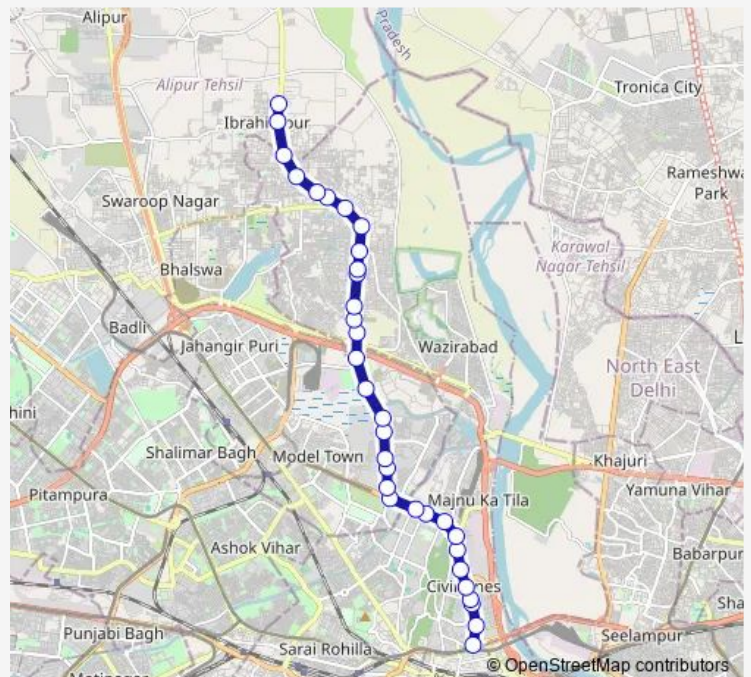

Nirankari Sarovar Burari Xing

Burari Transport Authority

Jharoda Dairy Xing

Route schedule

Isbt Nityanand Marg — Keshav Nagar Mukti Ashram

Monday 06:10-20:40

Tuesday 06:10-20:40

Wednesday 06:10-20:40

Thursday 06:10-20:40

Friday 06:10-20:40

Saturday 06:10-20:40

Sunday 06:10-20:40

Route info

Direction: Isbt Nityanand Marg

Stops: 33

Trip Duration: 0 hour 57 min