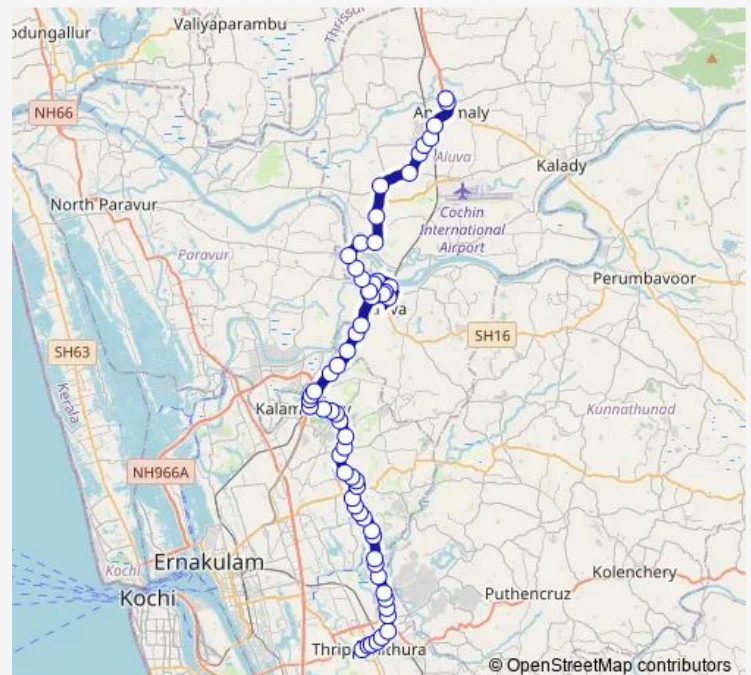

Route schedule

Thrippunithura — Ksrtc

Monday	06:00
Tuesday	06:00
Wednesday	06:00
Thursday	06:00
Friday	06:00
Saturday	06:00
Sunday	06:00

Route info

Direction: Thrippunithura

Stops: 64

Trip Duration: 1 hour 56 min

RCM Hospital

Market Junction

Kizhakke Kotta Junction

Thrippunithura

Bus time schedules and route maps are available in an offline PDF at busmaps.com. Use the busmaps.com website to see live bus times, train schedule or subway schedule, and step-by-step directions for all public transit in Elur