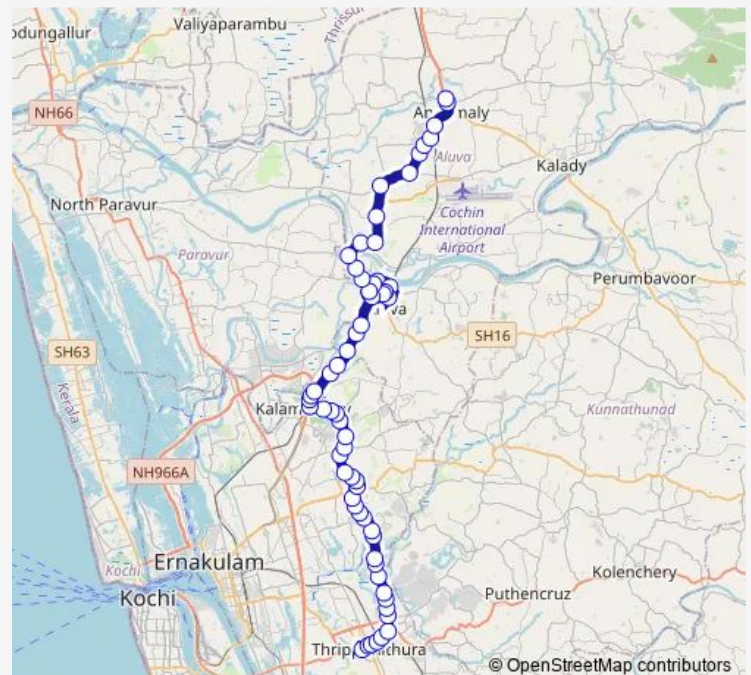

### Route schedule

Thrippunithura — Ksrtc

Monday 06:00

Tuesday 06:00

Wednesday 06:00

Thursday 06:00

Friday 06:00

Saturday 06:00

### Route info

Direction: Thrippunithura

Stops: 64

Trip Duration: 1 hour 56 min

Ankamaly ↔ Thrippoonithura

Mavelipuram Junction

Sunrise Hospital

Thrikkakara