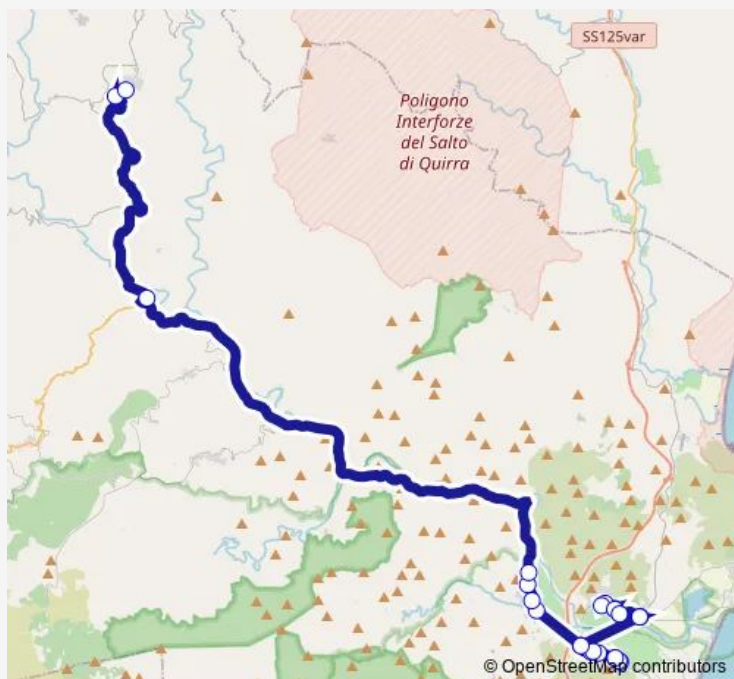

Route schedule

SAN Vito Fronte Cabina Enel — Villaputzu Fronte Rione S. Maria

Monday	08:00
Tuesday	08:00
Wednesday	08:00
Thursday	08:00
Friday	08:00
Saturday	08:00
Sunday	—

Route info

Direction: SAN Vito Fronte Cabina Enel

Stops: 12

Trip Duration: 0 hour 32 min

Direction

Muravera FR. Distributore — Colostrai

7 stops

[Open route schedule](#)

Muravera FR. Distributore

SS 125 KM 61.400 Azienda Zootecnica

Bivio SAN Giovanni Ss125

SAN Giovanni Spiaggia

Bivio SAN Giovanni Ss125

Muravera Bivio Torre Salinas

Colostrai

Route schedule

Muravera FR. Distributore — Colostrai

Monday	08:38
Tuesday	08:38
Wednesday	08:38
Thursday	08:38
Friday	08:38
Saturday	08:38
Sunday	—

Route info

Direction: Muravera FR. Distributore

Stops: 7

Trip Duration: 0 hour 17 min

Direction

Colostrai — SAN Vito Cabina Enel

14 stops

[Open route schedule](#)