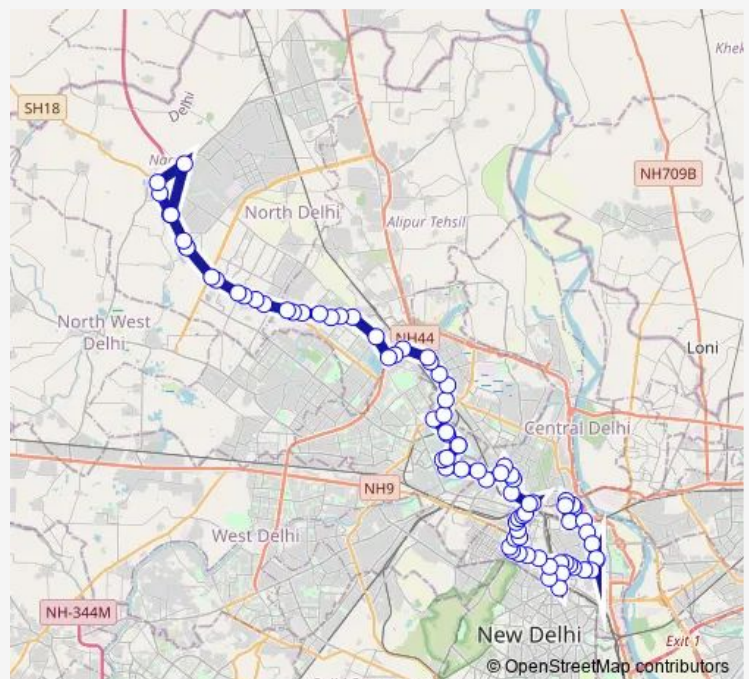

### Route schedule

Isbt Kashmere Gate (Lothian Road) — Dsidc Bawana/ Dhakewala

Monday 05:00-21:00

Tuesday 05:00-21:00

Wednesday 05:00-21:00

Thursday 05:00-21:00

Friday 05:00-21:00

Saturday 05:00-21:00

### Route info

Direction: Isbt Kashmere Gate (Lothian Road)

Stops: 82

Trip Duration: 3 hour 7 min

012(NS)Up

Police Station Paharganj

Jhandewalan

Karol Bagh Terminal