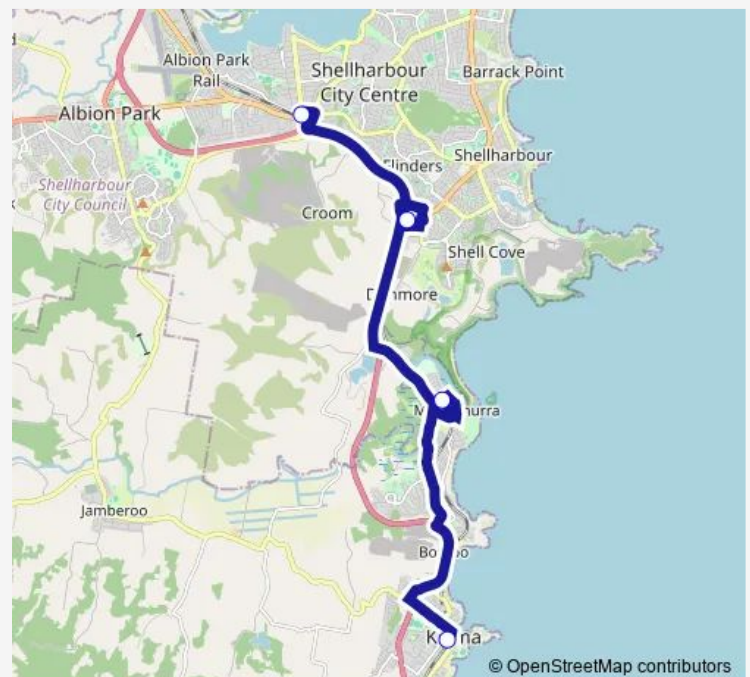

Shellharbour Junction Station, Piper Dr, Stand A

Minnamurra Station, Railway Av

Bombo Station, Princes Hwy

Kiama Station, Railway Pde

Route schedule

Oak Flats Station, Stanford Drive — Kiama Station, Railway Pde

Monday —

Tuesday —

Wednesday —

Thursday —

Friday —

Saturday 05:48-09:54

Sunday 05:48-09:54

Route info

Direction: Oak Flats Station, Stanford Drive

Stops: 5

Trip Duration: 0 hour 32 min

5SC — Oak Flats, then all stations to Kiama

Direction

Railway Pde Opp Kiama Station — Oak Flats Station,
Stanford Drive

4 stops

Monday —

Tuesday —

Wednesday —

Thursday —

Friday —

Saturday 01:48-08:04

Sunday 01:48-08:04

Route info