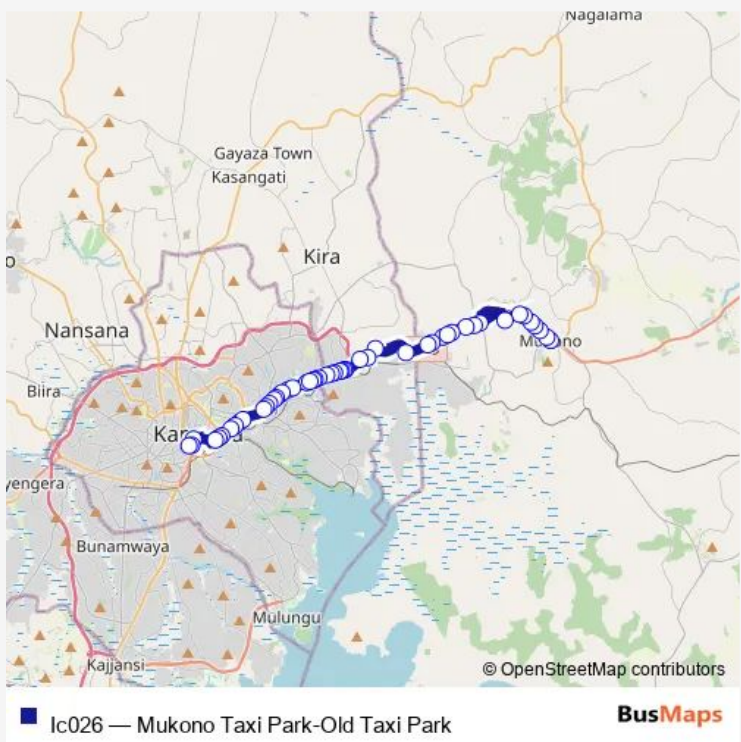

Bus Ic026 Mukono Taxi Park-Old Taxi Park

[Go to website](#)

Direction
Old Taxi Park (Burton Street) — Mukono Taxi Park
61 stops
[Open route schedule](#)

- Old Taxi Park (Burton Street)
- Mutaasa
- Burton - William Roundabout
- Pioneer Mall
- City Square
- Crane Bank - City Square
- Grand Imperial Hotel - East African Development Bank
- Sheraton Gardens - Nile Avenue
- Uganda Bureau of Statistics - Sheraton Hotel
- Ministry of Finance - International Conference Centre
- Ubc Headquarters (Nile Avenue)
- Uganda Media Centre (Nile Avenue)
- Oasis Mall
- Centenary Park - Electoral Commission
- Warid Clock Tower - Airtel Headquarters
- British American Tobacco
- Archer Rd - New Vision
- Lugogo Shopping Mall - Shoprite (Jinja Rd)
- Utoda Nakawa
- Kagate - Yuasa

Route schedule
Old Taxi Park (Burton Street) — Mukono Taxi Park

Monday	06:30-19:00
Tuesday	06:30-19:00
Wednesday	06:30-19:00
Thursday	06:30-19:00
Friday	06:30-19:00
Saturday	06:30-19:00
Sunday	06:30-19:00

Route info
Direction: Old Taxi Park (Burton Street)
Stops: 61
Trip Duration: 2 hour 5 min