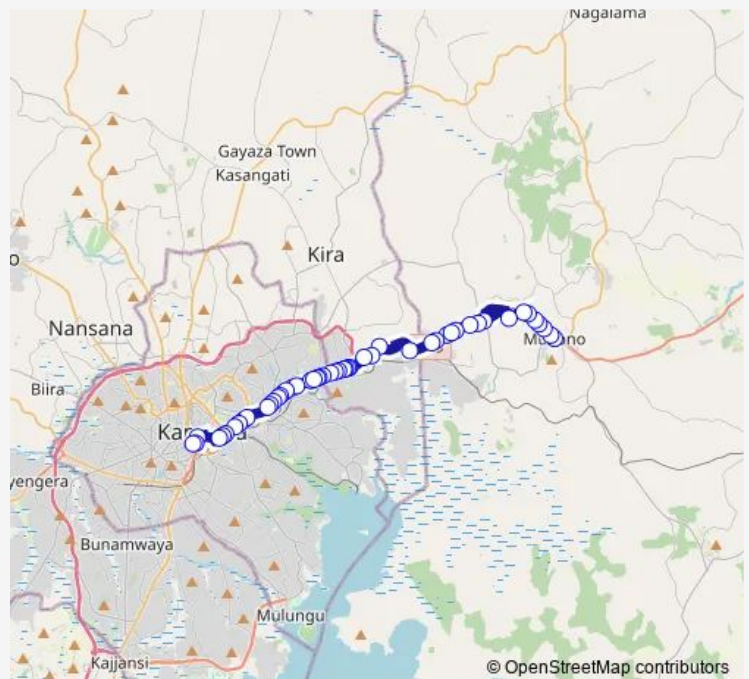

### Route schedule

Mukono Health Centre — Old Taxi Park (Burton Street)

Monday 06:30-19:00

Tuesday 06:30-19:00

Wednesday 06:30-19:00

Thursday 06:30-19:00

Friday 06:30-19:00

Saturday 06:30-19:00

### Route info

Direction: Mukono Health Centre

Stops: 53

Trip Duration: 2 hour 15 min

IC026 — Mukono Taxi Park-Old Taxi Park

Shell (Kireka)

Kireka

Total Fuel Station (Kireka)