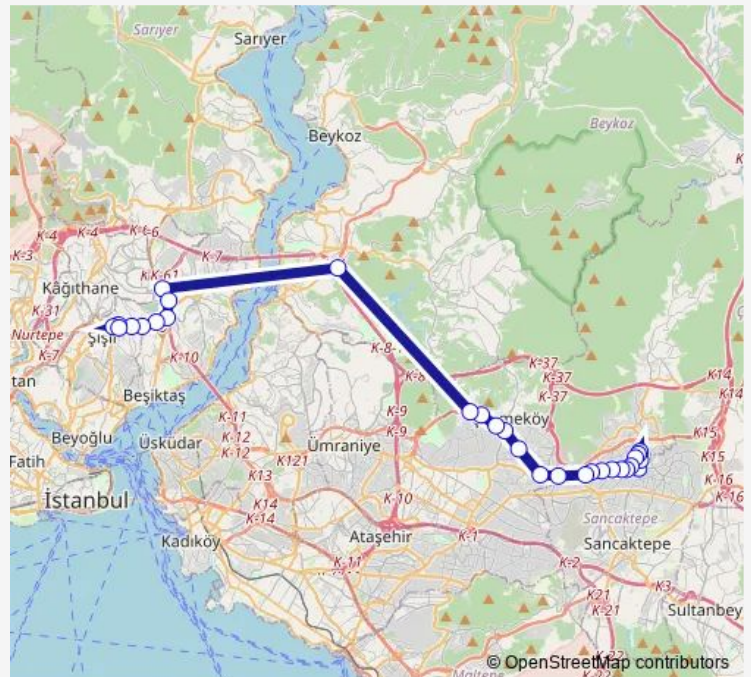

Fabrikalar

Route schedule

ATATÜRK MAHALLESİ PERONLAR — MECİDİYEKÖY MEZARLIK

Monday	05:40-20:30
Tuesday	05:40-20:30
Wednesday	05:40-20:30
Thursday	05:40-20:30
Friday	05:40-20:30
Saturday	19:30
Sunday	—

Route info

Direction: ATATÜRK MAHALLESİ PERONLAR

Stops: 29

Trip Duration: 1 hour 17 min

122D — Mecidiyeköy Mezarlık - Atatürk Mahallesi Peronlar

BusMaps

Levent

Zincirlikuyu-Üniversite

Esentepe

ALİ Sami Yen

MECİDİYEKÖY VİYADÜK

Mecidiyeköy Metrobüs

Karkuyusu

MECİDİYEKÖY MEZARLIK

Direction

MECİDİYEKÖY MEZARLIK — ATATÜRK MAHALLESİ
PERONLAR

28 stops