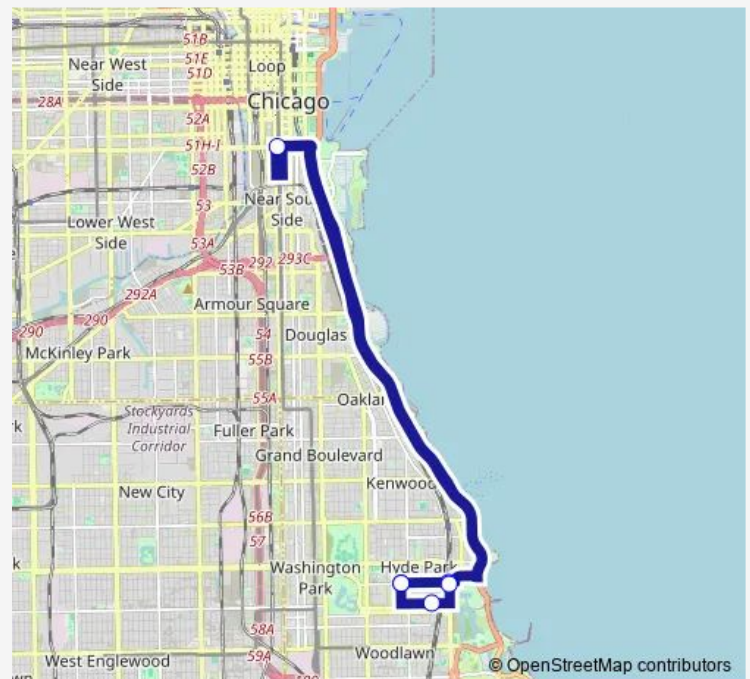

### Direction

Reynolds Club — Reynolds Club

6 stops

[Open route schedule](#)

Reynolds Club

57th Street Metra Station (E)

Roosevelt CTA Station

57th St. & Metra (Sb)

### Route schedule

Reynolds Club — Reynolds Club

Monday —

Tuesday —

Wednesday —

Thursday —

Friday 00:00-23:00

Saturday 00:00-23:00

### Route info

Direction: Reynolds Club

Stops: 6

Trip Duration: 0 hour 55 min

SLS — South Loop Shuttle

SLS Bus time schedules and route maps are available in an offline PDF at [busmaps.com](https://busmaps.com). Use the [busmaps.com](https://busmaps.com) website to see live bus times, train schedule or subway schedule, and step-by-step directions for all public transit in Chicago