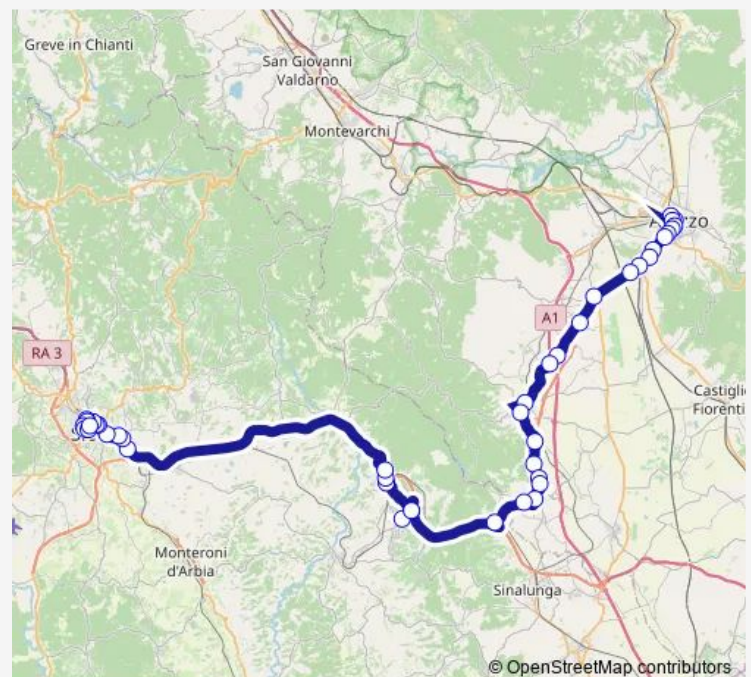

Via Della Piscina (Simply)

### Route schedule

Siena-Via Tozzi — Arezzo Terminal

Monday 12:30

Tuesday 12:30

Wednesday 12:30

Thursday 12:30

Friday 12:30

Saturday 12:30

### Route info

Direction: Siena-Via Tozzi

Stops: 31

Trip Duration: 1 hour 30 min

Pieve Al Toppo Banca Toscana

Ripa Olmo - San Zeno

Ripa Dell'Olmo

Olmo Palazzini