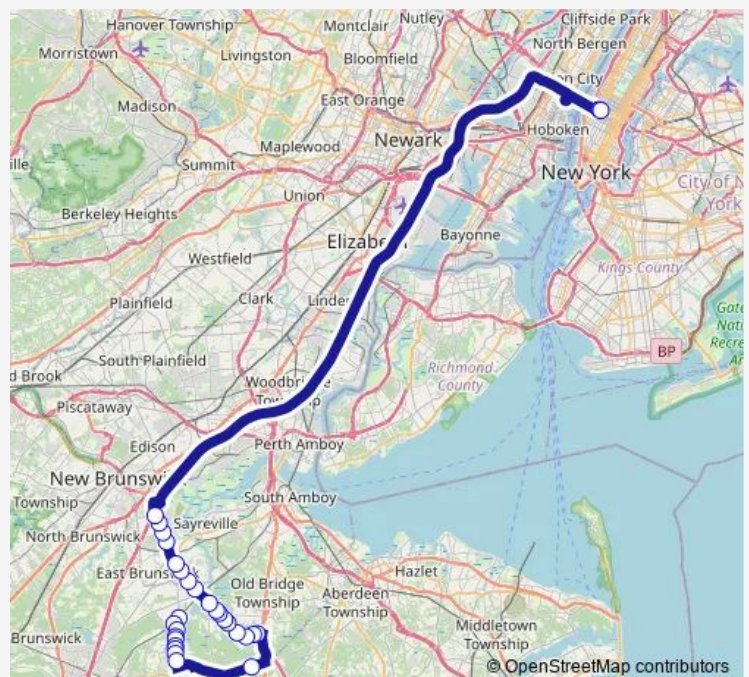

Thursday 05:22-07:12

Friday 05:22-07:12

Saturday —

Sunday —

Route info

Direction: Main ST AT Renaissance Plaza

Stops: 29

Trip Duration: 1 hour 22 min

RT-18 AT Race Track Rd

RT-18 AT Arthur St

RT-18 AT West Ferris St

NJ 18 AT Tices Lane

RT-18 AT OLD Bridge Tpke

NJ 18 AT Eggers St

PORT AUTHORITY DROP OFF

PORT AUTHORITY BUS TERMINAL

Direction

Port Authority BUS Terminal — Main ST AT Renaissance Plaza

30 stops

[Open route schedule](#)

Port Authority BUS Terminal

NJ 18 AT Eggers St

RT-18 AT OLD Bridge Tpke

NJ 18 AT Tices Lane