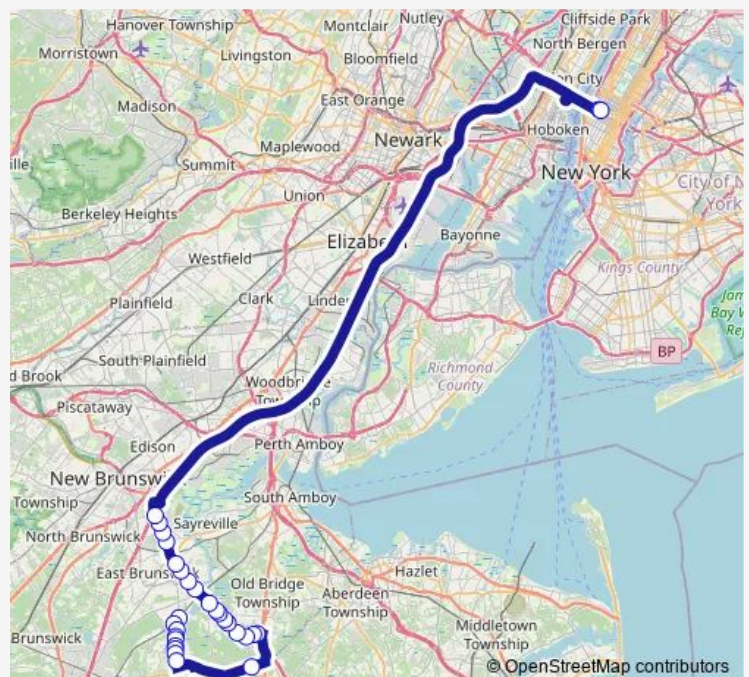

Thursday 05:22-07:12

Friday 05:22-07:12

Saturday —

Sunday —

Route info

Direction: Main ST AT Renaissance Plaza

Stops: 29

Trip Duration: 1 hour 22 min

RT-18 AT Race Track Rd

RT-18 AT Arthur St

RT-18 AT West Ferris St

NJ 18 AT Tices Lane

RT-18 AT OLD Bridge Tpke

NJ 18 AT Eggers St

Port Authority Drop Off

Port Authority BUS Terminal

Direction

Port Authority BUS Terminal — Main ST AT Renaissance Plaza

30 stops

[Open route schedule](#)

Port Authority BUS Terminal

NJ 18 AT Eggers St

RT-18 AT OLD Bridge Tpke

NJ 18 AT Tices Lane