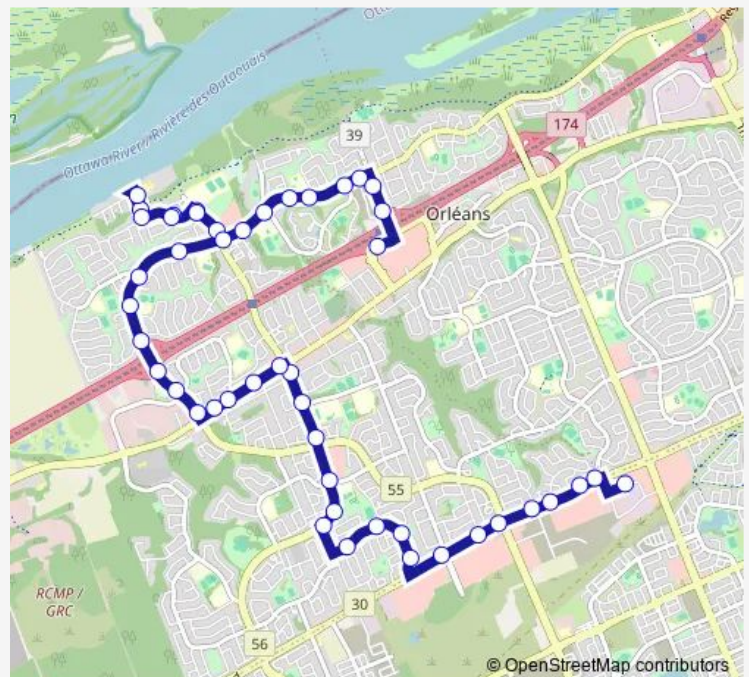

ST Joseph / Grey Nuns

Route schedule

Vantage / AD. 303 — Place D'Orléans 2c

Monday	06:42-00:50 ⁺¹
Tuesday	06:42-00:50 ⁺¹
Wednesday	06:42-00:50 ⁺¹
Thursday	06:42-00:50 ⁺¹
Friday	06:42-00:50 ⁺¹
Saturday	07:52-00:52 ⁺¹
Sunday	09:48-22:48

Route info

Direction: Vantage / AD. 303

Stops: 47

Trip Duration: 0 hour 32 min

ST Joseph / Notre Dame

Jeanne D'ARC / ST Joseph

Jeanne D'ARC / Grey Nuns

Jeanne D'ARC 4a

Jeanne D'ARC / Youville

Jeanne D'ARC / ST Joseph

ST Joseph / Notre Dame

Route schedule

Place D'Orléans 2c — Vantage / AD. 303

Monday	06:05-00:15 ⁺¹
Tuesday	06:05-00:15 ⁺¹
Wednesday	06:05-00:15 ⁺¹
Thursday	06:05-00:15 ⁺¹
Friday	06:05-00:15 ⁺¹
Saturday	07:15-00:15 ⁺¹
Sunday	09:11-22:11

Route info

Direction: Place D'Orléans 2c

Stops: 47

Trip Duration: 0 hour 33 min

ST Joseph / Grey Nuns

ST Joseph / Boyer

Orléans / ST Joseph

Orléans / Notre Dame