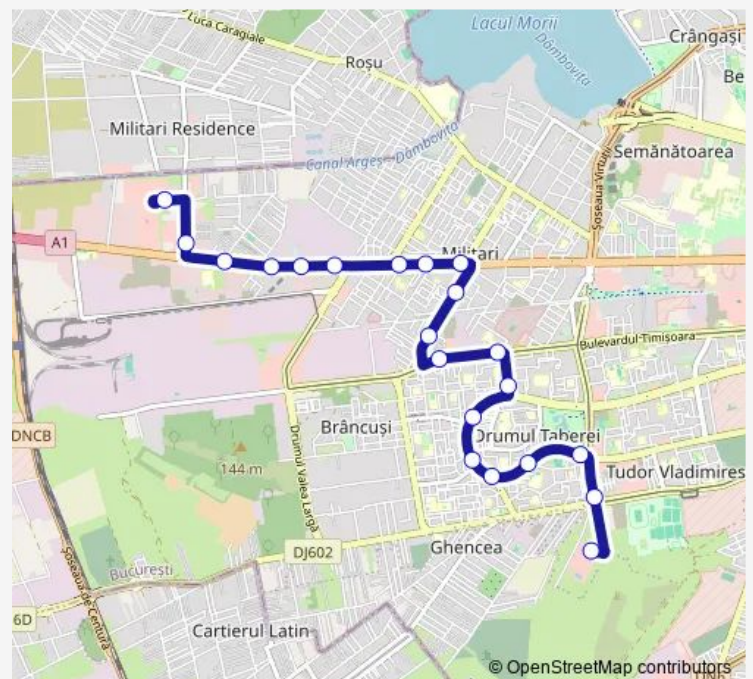

### Direction

Dedeman Ghencea — Complex Comercial Militari

21 stops

[Open route schedule](#)

Dedeman Ghencea

Brasov

Parcul Drumul Taberei

Liceul Eugen Lovinescu

Piata Gorjului

Valea Lunga

Apusului

Valea Cascadelor

Imprimeria Nationala

Master

Nufarul

Drumul Osiei

### Route schedule

Dedeman Ghencea — Complex Comercial Militari

Monday 04:50-22:45

Tuesday 04:50-22:45

Wednesday 04:50-22:45

Thursday 04:50-22:45

Friday 04:50-22:45

Saturday 04:50-22:50

### Route info

Direction: Dedeman Ghencea

Stops: 21

Trip Duration: 0 hour 45 min