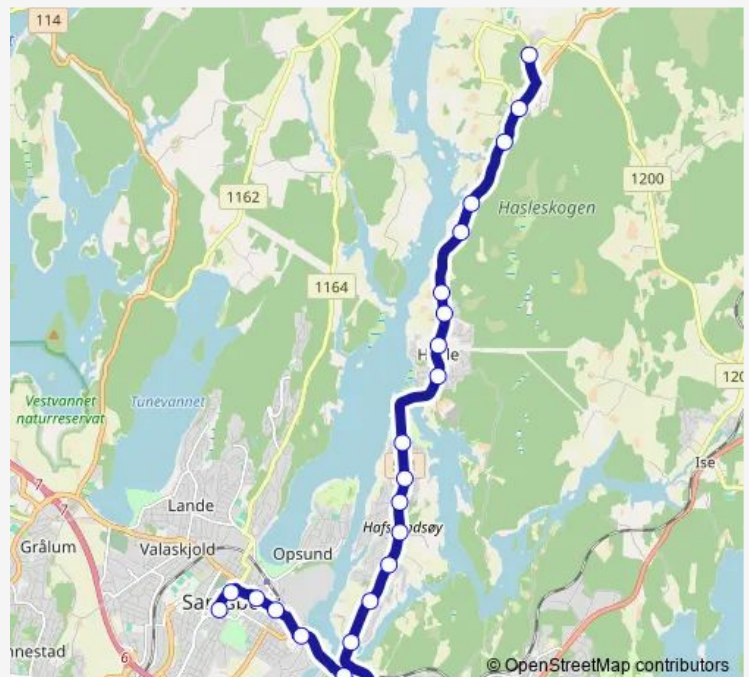

Thursday 05:55-22:55

Friday 05:55-22:55

Saturday 06:55-21:55

Sunday —

Route info

Direction: Sarpsborg bussterminal

Stops: 23

Trip Duration: 0 hour 25 min

138 — Sarpsborg - Varteig

BusMaps

Strømnes øst

Varteig skole

Direction

Varteig skole — Sarpsborg bussterminal

25 stops

[Open route schedule](#)