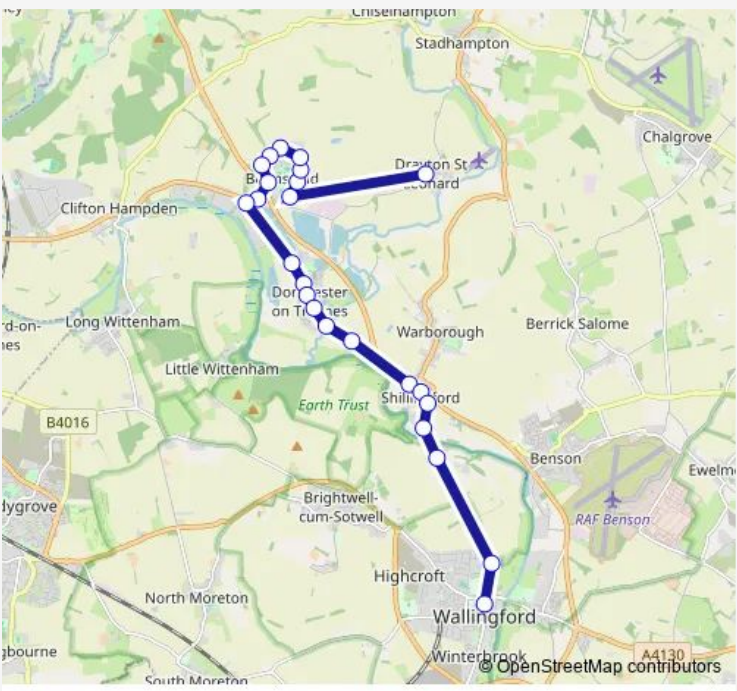

## Bus 138 Wallingford - Shillingford - Dorchester - Berinsfield - Drayton St Leonard

[Go to website](#)

**Direction**  
 Memorial — Market Place  
 24 stops  
[Open route schedule](#)

- Memorial
- Kennet Close
- Chiltern Close
- Leach Road
- Colne Drive
- Pritchard Close
- Crutch Furlong
- Health Centre
- War Memorial
- Bus Layby
- The Lodge
- The Limes
- Memorial
- Malthouse Lane
- The Abbey
- Dorchester Bridge
- Meadside
- The Kingfisher
- Henley Road Roundabout
- Wallingford Road
- Shillingford Bridge

Route schedule  
 Memorial — Market Place

Monday	—
Tuesday	—
Wednesday	—
Thursday	—
Friday	10:10-10:47
Saturday	—
Sunday	—

Route info  
 Direction: Memorial  
 Stops: 24  
 Trip Duration: 0 hour 28 min

138 — Wallingford - Shillingford - Dorchester - Berinsfield - Drayton St Leonard **BusMaps**

## Route schedule

Market Place — Memorial

Monday

—

Tuesday

—

Wednesday

—

## Route info

Direction: Market Place

Stops: 25

Trip Duration: 0 hour 28 min

138 Bus time schedules and route maps are available in an offline PDF at [busmaps.com](https://busmaps.com). Use the [busmaps.com](https://busmaps.com) website to see live bus times, train schedule or subway schedule, and step-by-step directions for all public transit in West Ilesley