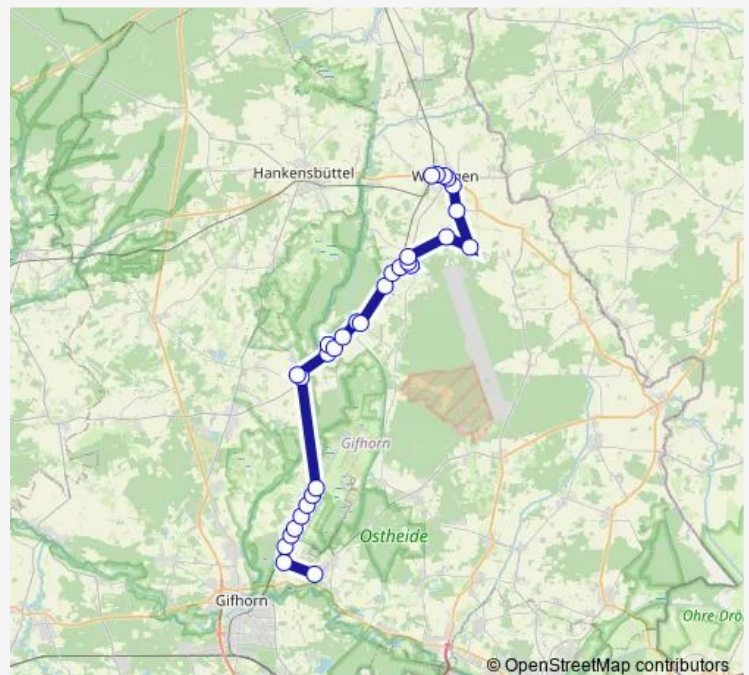

Saturday —

Sunday —

Route info

Direction: Wittingen, Bahnhof

Stops: 19

Trip Duration: 0 hour 45 min

Direction

Westerbeck, Schulzentrum — Wittingen, Bahnhof

31 stops

[Open route schedule](#)

Westerbeck, Schulzentrum

Triangel, Am Glockenturm

Platendorf, Süd

Platendorf, Gamser Weg

Platendorf, Heidekrug

Platendorf, Schule

Thursday 13:35-15:59

Friday 13:35-14:20

Saturday —

Sunday —

Route info

Direction: Westerbeck, Schulzentrum

Stops: 31

Trip Duration: 0 hour 57 min

Thursday 07:42-09:31

Friday 07:42-09:31

Saturday —

Sunday —

Route info

Direction: Wahrenholz, Schule

Stops: 4

Trip Duration: 0 hour 18 min