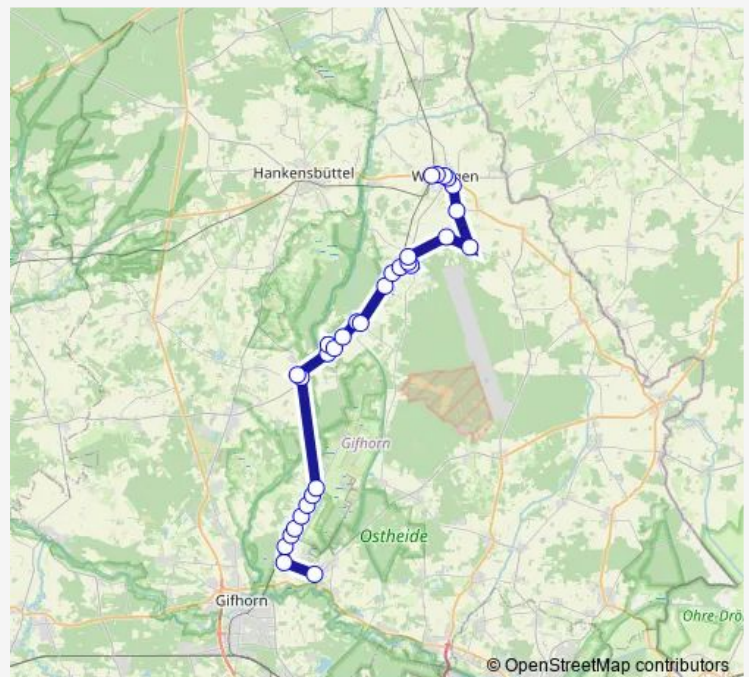

### Route schedule

Wittingen, Bahnhof — Westerbeck, Schulzentrum

Monday 07:17

Tuesday 07:17

Wednesday 07:17

Thursday 07:17

Friday 07:17

Saturday —

### Route info

Direction: Wittingen, Bahnhof

Stops: 19

Trip Duration: 0 hour 45 min