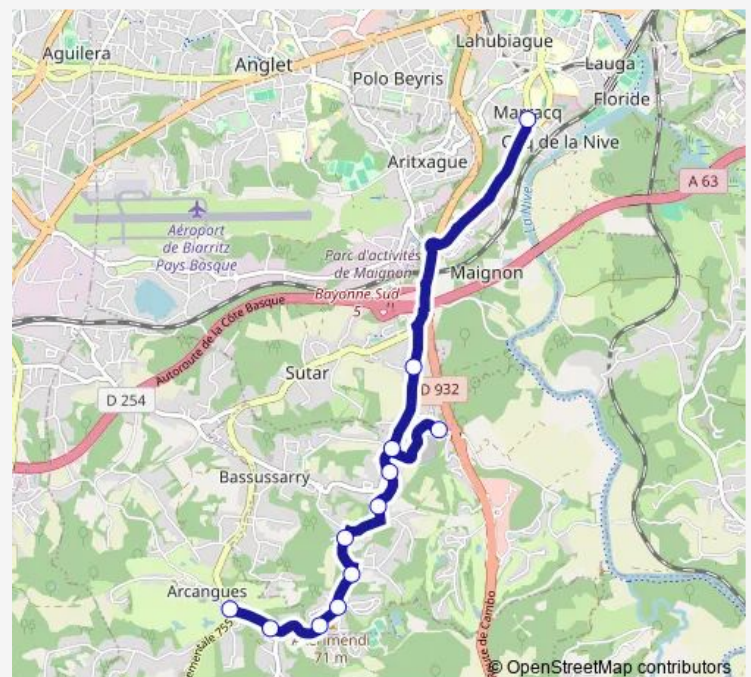

Route schedule

Marrac-Largenté — Arcangues Bourg

Monday 17:10

Tuesday 17:10

Wednesday 12:40

Thursday 17:10

Friday 17:10

Saturday —

Sunday —

Route info

Direction: Marrac-Largenté

Stops: 12

Trip Duration: 0 hour 29 min

Direction

Arcangues Bourg — Marrac-Largenté

12 stops