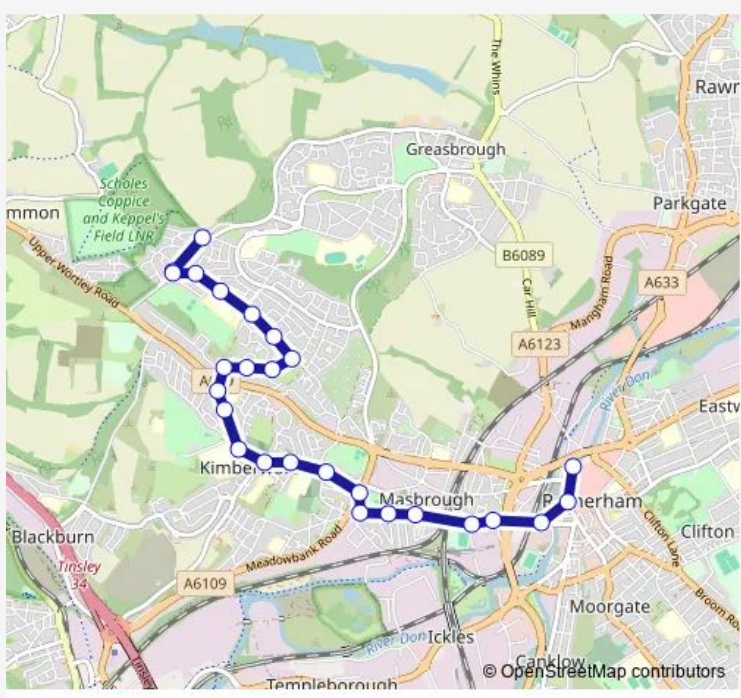

Bus 138 Rotherham - Kimberworth Park

[Go to website](#)

Direction
 Oaks Lane/Becket Crescent — Rotherham Interchange/B4
 26 stops
[Open route schedule](#)

- Oaks Lane/Becket Crescent
- Oaks Lane/Maycock Avenue
- Oaks Lane/Kimberworth Park Road
- Kimberworth Park Road/Rhodes Avenue
- Kimberworth Park Road/Redscope Crescent
- Kimberworth Park Road/Billam Place
- Kimberworth Park Road/Morley Road
- Kimberworth Park Road/Bents Road
- Great Park Road/Leybourne Road
- Great Park Road/Langdon Road
- Great Park Road/Eilam Road
- Old Wortley Road/Wortley Road
- Old Wortley Road/Fellowsfield Way
- High Street/Fellowfields Way
- Church Street/High Street
- Kimberworth Road/Ewers Road
- Kimberworth Road/Bradgate Lane
- Wilton Lane/Kimberworth Road
- Ferham Road/Meadow Street
- Ferham Road/Ferham Park Avenue
- Ferham Road/Kimberworth Road

Route schedule
 Oaks Lane/Becket Crescent — Rotherham Interchange/B4

Monday	05:50-18:50
Tuesday	05:50-18:50
Wednesday	05:50-18:50
Thursday	05:50-18:50
Friday	05:50-18:50
Saturday	05:50-18:50
Sunday	—

Route info
 Direction: Oaks Lane/Becket Crescent
 Stops: 26
 Trip Duration: 0 hour 21 min

25 stops

[Open route schedule](#)

Rotherham Interchange/B4

Corporation Street/Market Street

Main Street/Don Street

Masbrough Street/John Street

Masbrough Street/Coronation Bridge

Ferham Road/Devonshire Street

Wednesday 06:25-19:25

Thursday 06:25-19:25

Friday 06:25-19:25

Saturday 06:35-19:25

Sunday —

Route info

Direction: Rotherham Interchange/B4

Stops: 25