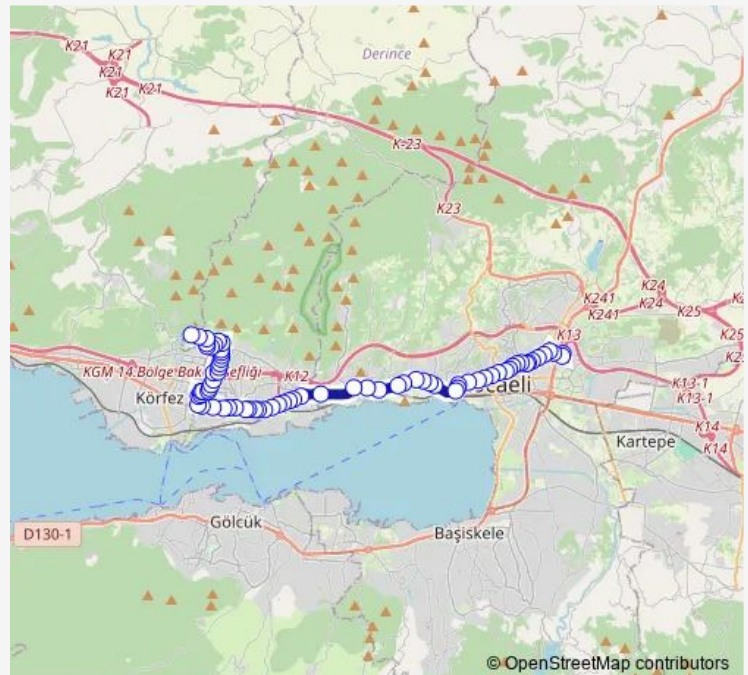

Piri Reis Caddesi 1

Emniyet Lojmanlari

Bekir Sitki Özer Ortaokulu 1

Route schedule

YENİKENT DEPOLAMA ALANI 1 — İşot Giriş

Monday 00:10-23:40

Tuesday 00:10-23:40

Wednesday 00:10-23:40

Thursday 00:10-23:40

Friday 00:10-23:40

Saturday 00:10-23:40

Sunday 05:50-23:40

Route info

Direction: YENİKENT DEPOLAMA ALANI 1

Stops: 68

Trip Duration: 0 hour 41 min

138 — Yenikent-Otogar

BusMaps

Evliya Camii

Gülay Sokak

Kocaeli Emniyet Müdürlüğü 1

Sopali Hastane Yolu

Levend

Altın