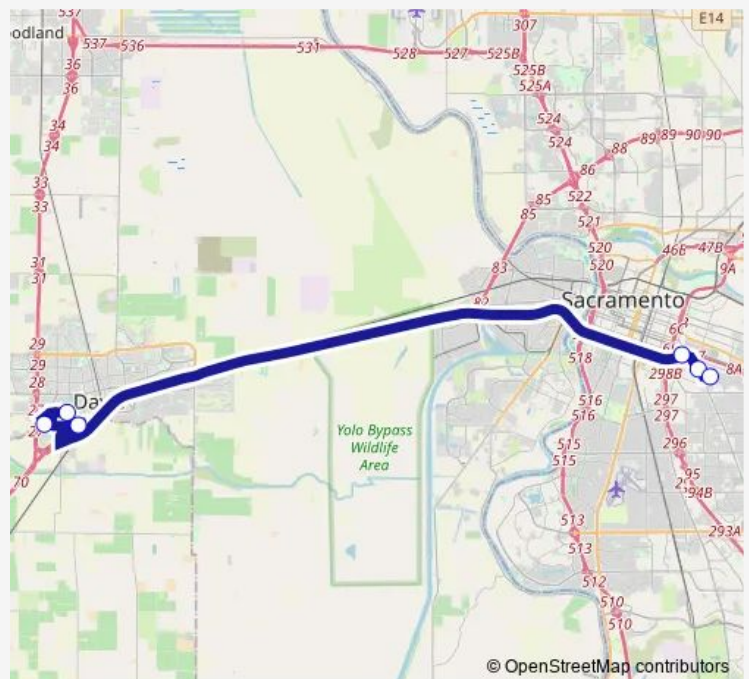

Bus 138 Causeway Connection

[Go to website](#)

Direction

Hutchison Drive & California WAY (Eb) — Y Street & 45th (Wb)

6 stops

[Open route schedule](#)

Hutchison Drive & California WAY (Eb)

Health Science Drive & LOT 56 (Sb)

Tuesday 06:07-20:10

Wednesday 06:07-20:10

Thursday 06:07-20:10

Friday 06:07-20:10

Saturday —

Sunday —

Route info

Direction: Hutchison Drive & California WAY (Eb)

Stops: 6

Trip Duration: 0 hour 35 min

138 — Causeway Connection

Direction

Y Street & 45th (Wb) — Hutchison Drive & California WAY (Eb)

5 stops

[Open route schedule](#)

Y Street & 45th (Wb)

Stockton Blvd & Colonial WAY (Nb)

Mrak Hall Drive & OLD Davis Road (Sb)

Health Science Drive & LOT 56 (Sb)

Hutchison Drive & California WAY (Eb)

Route schedule

Y Street & 45th (Wb) — Hutchison Drive & California WAY (Eb)