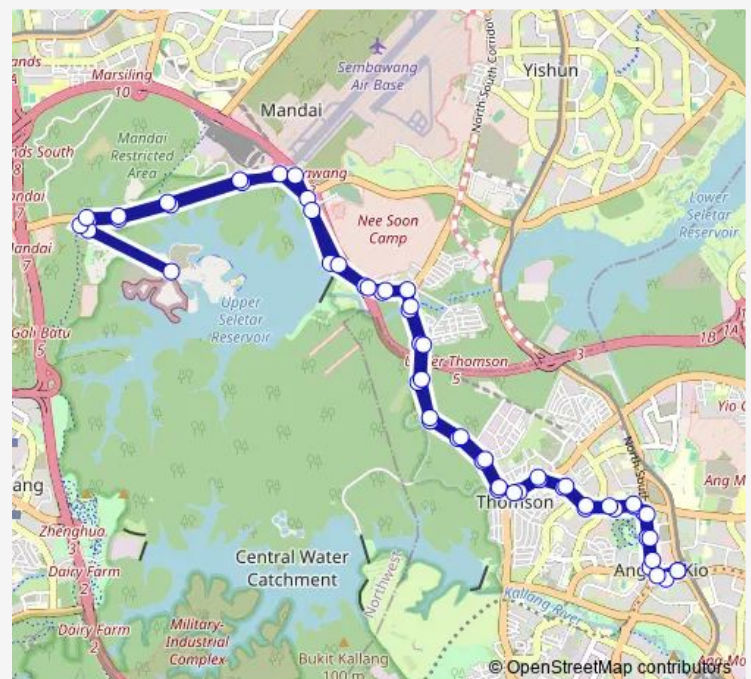

Thursday 06:00

Friday 06:00

Saturday 06:00

Sunday 06:00

Route info

Direction: Ang Mo Kio Int

Stops: 59

Trip Duration: 1 hour 49 min