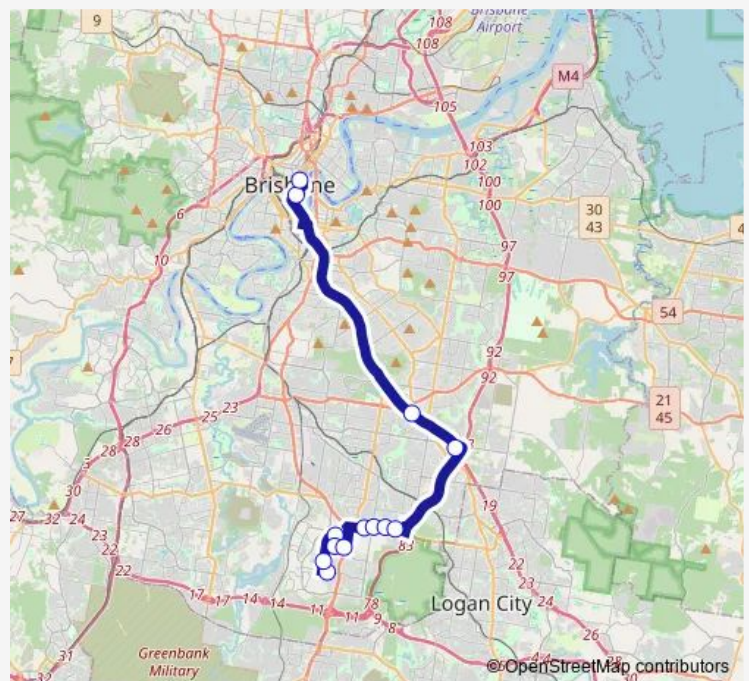

Monday 06:00-09:00

Tuesday 06:00-09:00

Wednesday 06:00-09:00

Thursday 06:00-09:00

Friday 06:00-09:00

Saturday —

Sunday —

Route info

Direction: Nottingham Rd at Lakewood

Stops: 13

Trip Duration: 0 hour 46 min

138 — Algester - City

Direction

Queen Street Stop 76 near Creek St — Nottingham Rd at Lakewood

13 stops

[Open route schedule](#)

Queen Street Stop 76 near Creek St

Alice Street Stop 95 near George St

Upper Mt Gravatt station, platform 2

Eight Mile Plains routing stop

Compton Rd at Piccadilly Way, stop 28

Compton Rd near Kyabra Street, stop 86

Route info

Direction: Queen Street Stop 76 near Creek St

Stops: 13

Trip Duration: 0 hour 51 min

Direction

Creek Street Stop 148 at Riverside Centre — Nottingham Rd at Lakewood

13 stops

[Open route schedule](#)