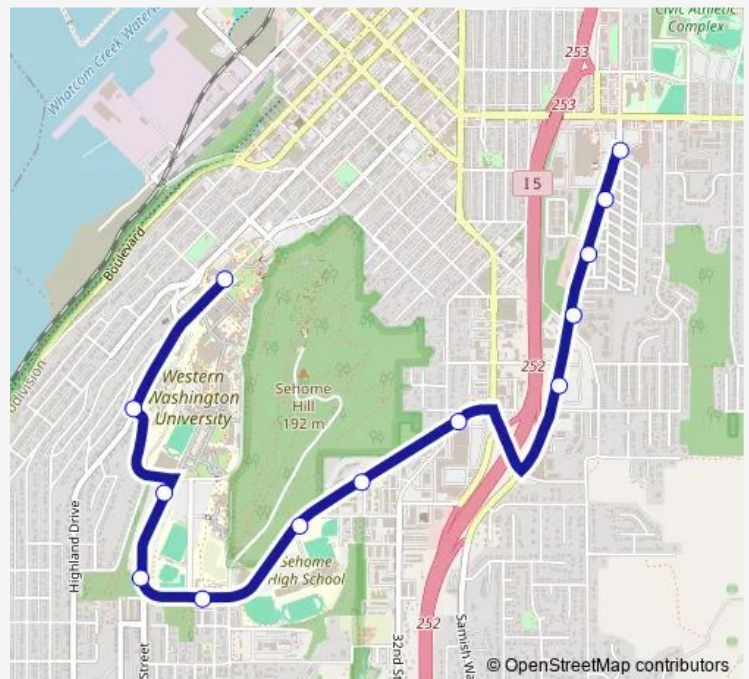

Lincoln Creek Park & Ride

Lincoln St at Maple St

Lincoln St at Viking Circle

Lincoln St at Mobile Estates

Lincoln St at Lakeway Dr

Route schedule

Viking Union — Lincoln St at Lakeway Dr

Monday 11:30-17:57

Tuesday 11:30-17:57

Wednesday 11:30-17:57

Thursday 11:30-17:57

Friday 11:30-17:57

Saturday —

Sunday —

Route info

Direction: Viking Union

Stops: 13

Trip Duration: 0 hour 13 min

190S — Lincoln St&Wwu

Direction

Lincoln St at Lakeway Dr — Bellingham Station

18 stops

[Open route schedule](#)

Lincoln St at Lakeway Dr

Friday 07:19-15:33

Saturday —

Sunday —

Route info

Direction: Lincoln St at Lakeway Dr

Stops: 18

Trip Duration: 0 hour 30 min

Direction